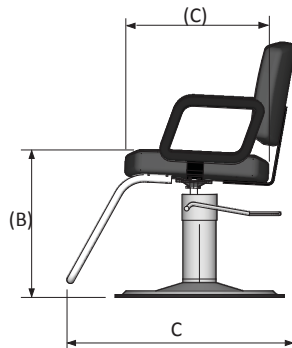

# PRODUCT SPECIFICATION SHEET

1610V All Purpose  
w/ Enviro Base

1610 All Purpose  
w/ Standard Base

**Part #:** 1610 • 1610V  
**Description:** Kiva Seating Chair family

### Specifications:

	1610	1610V			
A Width (Between Arms)	21.5	21.5			
B Height (top of reclined back)	36	36			
C Overall Depth (Seat depth)	18.25	18.25			
Dimensional Weight	90	90			
SHIPPING Carton Width	26	26			
SHIPPING Carton Length	26	26			
SHIPPING Carton Height	22	22			
SHIPPING Base Lift Height	7.5*	7.5*			
SHIPPING Reclining Back	Y	Y			