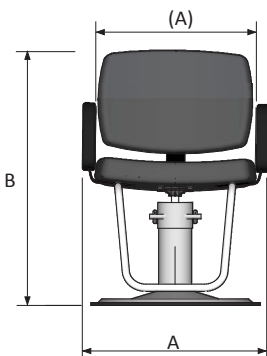

# PRODUCT SPECIFICATION SHEET

1610V All Purpose  
w/ Enviro Base

1610 All Purpose  
w/ Standard Base

**Part #:** 1610 • 1610V  
**Description:** Kiva Seating Chair family

### Specifications:

	1610	1610V			
A Width (Between Arms)	21.5	21.5			
B Height (top of reclined back)	36	36			
C Overall Depth (Seat depth)	18.25	18.25			
Dimensional Weight	90	90			
SHIPPING Carton Width	26	26			
SHIPPING Carton Length	26	26			
SHIPPING Carton Height	22	22			
SHIPPING Base Lift Height	7.5*	7.5*			
SHIPPING Reclining Back	Y	Y			