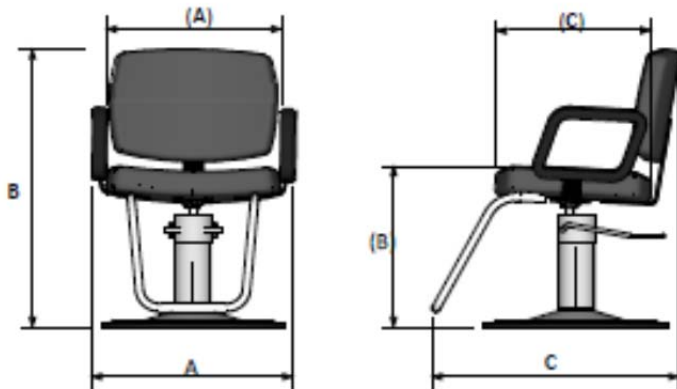

Bravo Dryer Chair

Part #: 611.2.D / 611.2.0

STANDARD FEATURES:

- Premium-grade upholstery
- Durable molded urethane arms
- 15" high back

	611.2.0/D Dryer Chr
A Width Overall	26.25"
(A) Width between arms	22"
B Height overall	36"
(B) Height to seat cushion	19.5"
C Depth overall	31"
(C) Depth of seat cushion	18.25"
Lift height for base or cylinder	N/A
Reclining back	No

SHIPPING INFORMATION

ADDITIONAL INFORMATION:

Ship Dimensions	LTL only
Assembly Required	Minimal
Weight	65 lbs (+30 lbs)
# of Ship Pieces	1 box (+1 dryer)