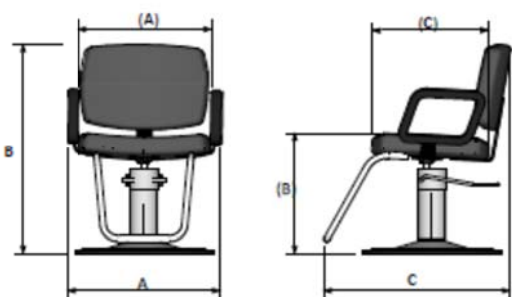

Bravo Shampoo Chair

Part #: 611.3.L

STANDARD FEATURES:

- Lever controlled recline
- Premium-grade upholstery in Wallaby Black, Chocolate, Charcoal, Grey, or Scarlet
- Adjustable height
- 15" high back

	611.3.L Shampoo
A Width Overall	26"
(A) Width between arms	22"
B Height overall	35"
(B) Height to seat cushion	17.25"
C Depth overall	24" reclined 35"
(C) Depth of seat cushion	18"
Lift height for base or cylinder	5"
Reclining back	Yes

SHIPPING INFORMATION

ADDITIONAL INFORMATION:

Ship Dimensions	26x25x25
Assembly Required	Some
Weight	45 LBS
# of Ship Pieces	1 box