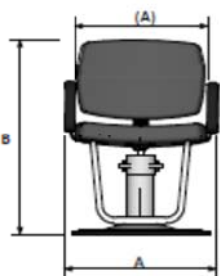

Sterling All Purpose Chair

Part #: 616.1.G / 616.1.T / 616.1.T5

STANDARD FEATURES:

- 2 year Warranty on G hydraulic base w/ polished chrome baseplate
- Can upgrade to T or T Star base w/ 5 year warranty
- Loop footrest
- Premium-grade upholstery in Wallaby Black, Chocolate, Charcoal, Grey, or Scarlet
- Durable molded urethane arms
- 15" high back

	616.1.G AP
A Width Overall	25.75"
(A) Width between arms	22"
B Height overall	32.5"
(B) Height to seat cushion	19.5"
C Depth overall	31.5"
(C) Depth of seat cushion	18"
Lift height for base or cylinder	7"
Reclining back	Yes

SHIPPING INFORMATION

ADDITIONAL INFORMATION:

Ship Dimensions	26x26x25
Assembly Required	Some
Weight	75 LBS
# of Ship Pieces	1 box