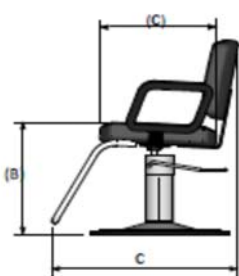

Sterling All Purpose Chair

Part #: 616.1.G / 616.1.T / 616.1.T5

STANDARD FEATURES:

- 2 year Warranty on G hydraulic base w/ polished chrome baseplate
- Can upgrade to T or T Star base w/ 5 year warranty
- Loop footrest
- Premium-grade upholstery in Wallaby Black, Chocolate, Charcoal, Grey, or Scarlet
- Durable molded urethane arms
- 15" high back

	616.1.G AP
A Width Overall	25.75"
(A) Width between arms	22"
B Height overall	32.5"
(B) Height to seat cushion	19.5"
C Depth overall	31.5"
(C) Depth of seat cushion	18"
Lift height for base or cylinder	7"
Reclining back	Yes

SHIPPING INFORMATION

ADDITIONAL INFORMATION:

Ship Dimensions	26x26x25
Assembly Required	Some
Weight	75 LBS
# of Ship Pieces	1 box