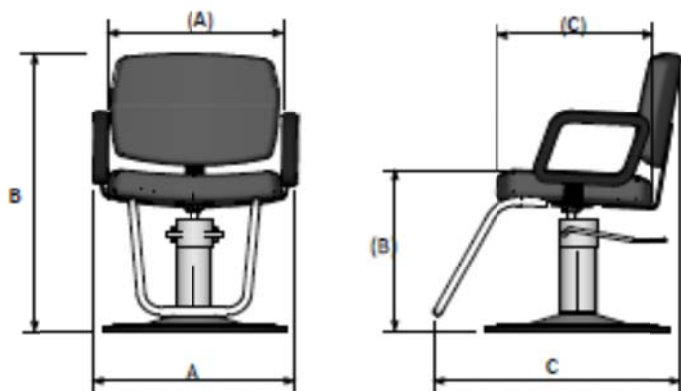

Sterling II Dryer Chair

Part #: 616.2.D / 616.2.0

STANDARD FEATURES:

- Premium-grade upholstery in Wallaby Black, Chocolate, Charcoal, Grey, or Scarlet
- Durable molded urethane arms
- 15" high back

	616.2.0/D Dryer Chr
A Width Overall	25.75"
(A) Width between arms	22"
B Height overall	36"
(B) Height to seat cushion	19.5"
C Depth overall	31.5"
(C) Depth of seat cushion	18"
Lift height for base or cylinder	N/A
Reclining back	No

SHIPPING INFORMATION

ADDITIONAL INFORMATION:

Ship Dimensions	LTL only
Assembly Required	Minimal
Weight	65 lbs (+30 lbs)
# of Ship Pieces	1 box (+1 dryer)