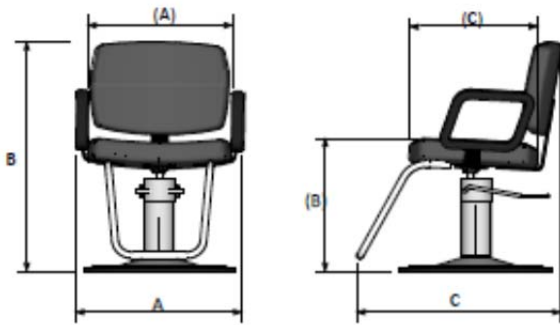

Division of Collins Manufacturing Company

707 Jaguar Barber Chair

Part #: 707 JAGUAR Barber Chair

STANDARD FEATURES:

- 27" diameter Polshied Chrome Base w/ 2 year Warranty
- Kick-out footrest in-sync with reclining back plus roll-over calf-pad
- Premium-grade upholstery Black or Red
- 18" high back
- Removable headrest extends 7"
- Upholstered arms
- Back Recline w/ Right-Side Lever-Conrol and gas-cylinder assisted return.

A. Width Overall	27"
Between the Arms	20"
B. Height overall	40"
Top of Headrest	44"
B. Height to seat cushion	22" Lowest 29" Highest
C. Depth of Seat	19"
Width of Seat	19 1/2"
C. Overall Depth	43"
Fully Reclined	60"
Hydraulic Base	27" dia
Hydraulic Cylinder	5" dia
Shaft Size	1 1/4" dia
Lift height	7" stroke
Turning Radius	29"

SHIPPING INFORMATION

ADDITIONAL INFORMATION:
Ships via truck only.

Ship Dimensions	32x48x45
Assembly Required	NONE, fully assembled
Weight	175 lbs
# of Ship Pieces	1 pallet

AB Salon
Equipment®

One Source, One Choice, One Company, Since 1982™