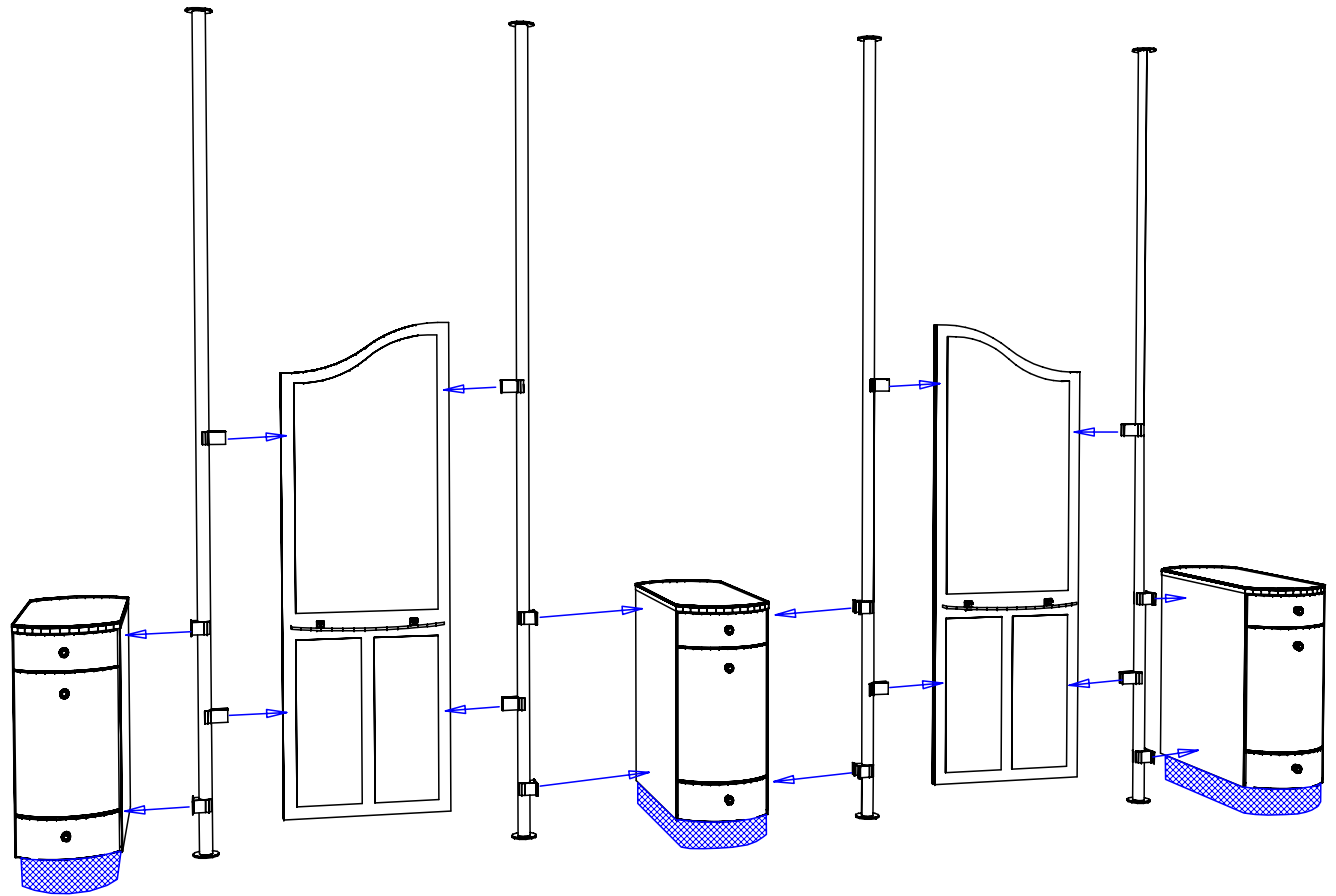

Face Color -
 Top Color -
 Toe Color -
 Pulls - Chrome Knobs
 Interior - White
 Other (Specify) -

 Collins Manufacturing 2000 Bowser Rd. Cookeville TN 38506	
Title:	
Size:	#: 57361
Date:	Sheet #:

Cabinet Mounting Bracket Detail

904-114 Cambridge Four-Stylists Island

Assembly Diagram - Instructions

Panel Bracket Mounting Detail

Finish Schedule - 904-114

Face Color -
 Top Color -
 Toe Color -
 Pulls -
 Interior - White
 Other (Specify) -