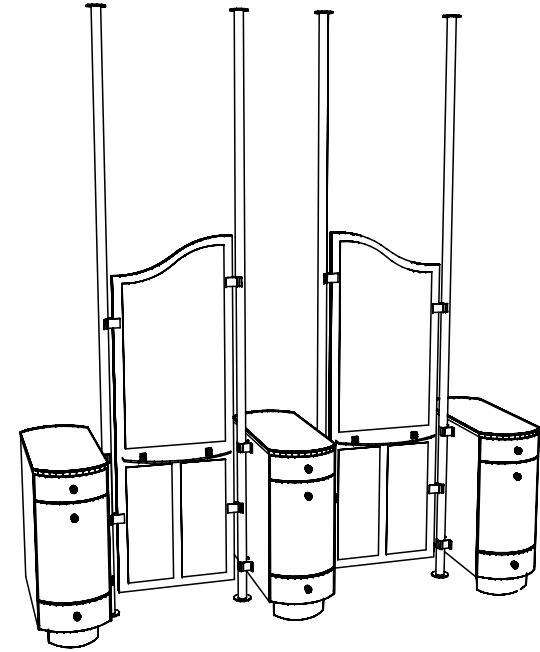

Stainless Steel Poles

904-114 Cambridge Four-Stylists Island

Finish Schedule - 904-114

- Face Color -
- Top Color -
- Toe Color -
- Pulls - Chrome Knobs
- Interior - White
- Other (Specify) -

collins Collins Manufacturing
 2000 Bowser Rd.
 Cookeville TN 38506

Title:	
Size:	#: 57361
Date:	Sheet #:

LOCATIONS OF STAINLESS STEEL MIRROR SUPPORTS -- DOUBLING AS CONDUIT

EACH STYLIST HAS A UNDERWRITERS LABORATORY APPROVED SIX-OUTLET POWER STRIP INSIDE THE CABINET.

Finish Schedule - 904-114

Face Color -
 Top Color -
 Toe Color -
 Pulls - Chrome Knobs
 Interior - White
 Other (Specify) -

 Collins Manufacturing 2000 Bowser Rd. Cookeville TN 38506	
Title:	
Size:	#: 57361
Date:	Sheet #:

Cabinet Mounting Bracket Detail