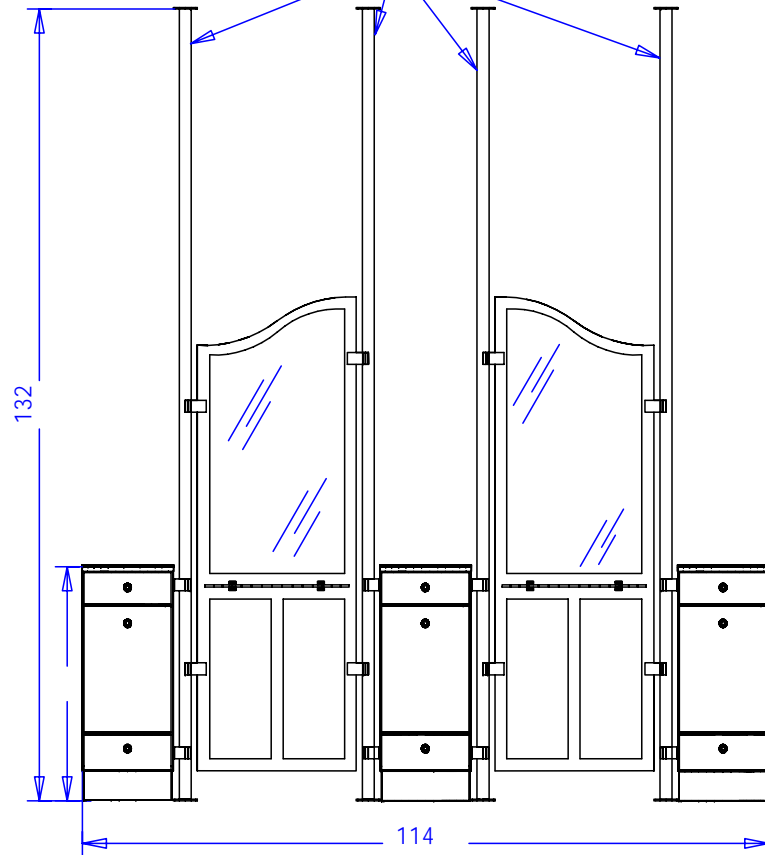

Stainless Steel Poles

904-114 Cambridge Four-Stylists Island

Finish Schedule - 904-114

- Face Color -
- Top Color -
- Toe Color -
- Pulls - Chrome Knobs
- Interior - White
- Other (Specify) -

collins Collins Manufacturing
 2000 Bowser Rd.
 Cookeville TN 38506

Title:	
Size:	#: 57361
Date:	Sheet #:

LOCATIONS OF STAINLESS STEEL MIRROR SUPPORTS -- DOUBLING AS CONDUIT

EACH STYLIST HAS A UNDERWRITERS LABORATORY APPROVED SIX-OUTLET POWER STRIP INSIDE THE CABINET.

Finish Schedule - 904-114

Face Color -
 Top Color -
 Toe Color -
 Pulls - Chrome Knobs
 Interior - White
 Other (Specify) -

 Collins Manufacturing 2000 Bowser Rd. Cookeville TN 38506	
Title:	
Size:	#: 57361
Date:	Sheet #:

Cabinet Mounting Bracket Detail