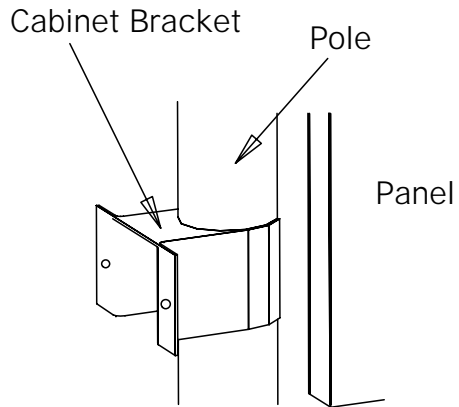

Title:	
Size:	#: 57361
Date:	Sheet #:

LOCATIONS OF STAINLESS STEEL MIRROR SUPPORTS -- DOUBLING AS CONDUIT

EACH STYLIST HAS A UNDERWRITERS LABORATORY APPROVED SIX-OUTLET POWER STRIP INSIDE THE CABINET.

Finish Schedule - 904-114

Face Color -
 Top Color -
 Toe Color -
 Pulls - Chrome Knobs
 Interior - White
 Other (Specify) -

 Collins Manufacturing 2000 Bowser Rd. Cookeville TN 38506	
Title:	
Size:	#: 57361
Date:	Sheet #:

Cabinet Mounting Bracket Detail