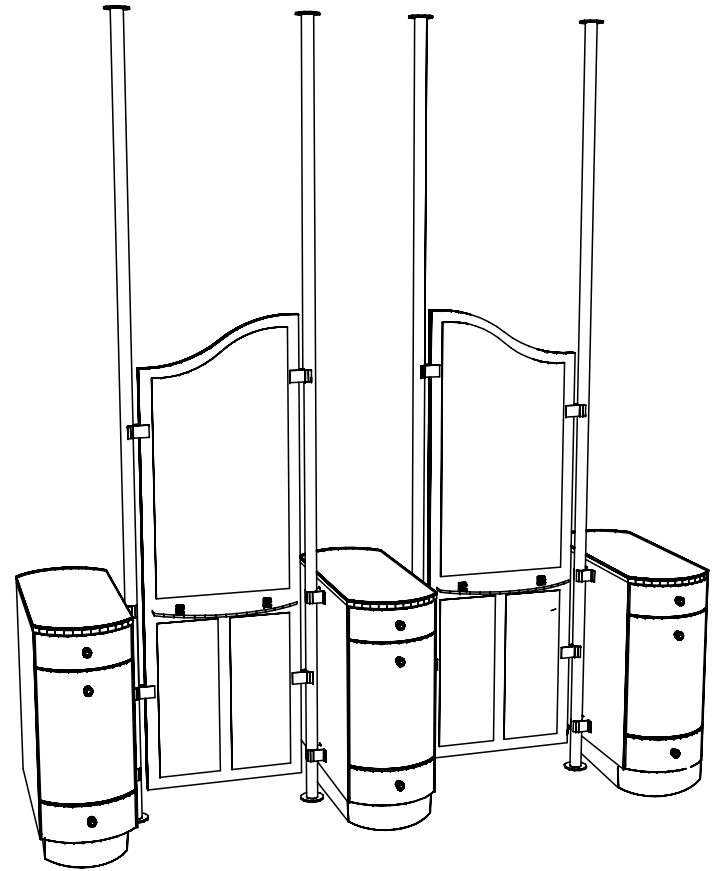

Stainless Steel Poles

904-114 Cambridge Four-Stylists Island

Finish Schedule - 904-114

- Face Color -
- Top Color -
- Toe Color -
- Pulls - Chrome Knobs
- Interior - White
- Other (Specify) -

collins Collins Manufacturing
 2000 Bowser Rd.
 Cookeville TN 38506

Title:	
Size:	#: 57361
Date:	Sheet #:

LOCATIONS OF STAINLESS STEEL MIRROR SUPPORTS -- DOUBLING AS CONDUIT

EACH STYLIST HAS A UNDERWRITERS LABORATORY APPROVED SIX-OUTLET POWER STRIP INSIDE THE CABINET.

Finish Schedule - 904-114

Face Color -
 Top Color -
 Toe Color -
 Pulls - Chrome Knobs
 Interior - White
 Other (Specify) -

 Collins Manufacturing 2000 Bowser Rd. Cookeville TN 38506	
Title:	
Size:	#: 57361
Date:	Sheet #:

Cabinet Mounting Bracket Detail

904-114 Cambridge Four-Stylists Island

Assembly Diagram - Instructions

Panel Bracket Mounting Detail

Finish Schedule - 904-114

Face Color -
 Top Color -
 Toe Color -
 Pulls -
 Interior - White
 Other (Specify) -