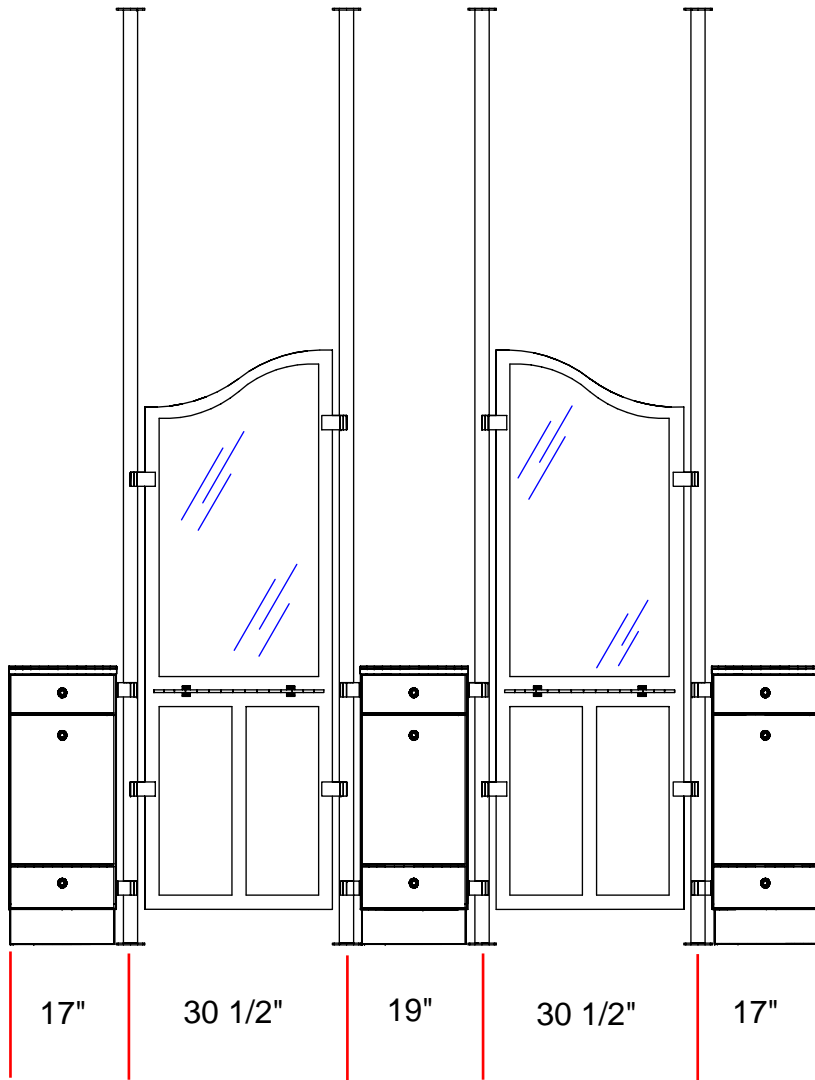

Stainless Steel Poles

904-114 Cambridge Four-Stylists Island

Finish Schedule - 904-114

- Face Color -
- Top Color -
- Toe Color -
- Pulls - Chrome Knobs
- Interior - White
- Other (Specify) -

collins Collins Manufacturing
 2000 Bowser Rd.
 Cookeville TN 38506

Title:	
Size:	#: 57361
Date:	Sheet #:

LOCATIONS OF STAINLESS STEEL MIRROR SUPPORTS -- DOUBLING AS CONDUIT

EACH STYLIST HAS A UNDERWRITERS LABORATORY APPROVED SIX-OUTLET POWER STRIP INSIDE THE CABINET.

Finish Schedule - 904-114

Face Color -
 Top Color -
 Toe Color -
 Pulls - Chrome Knobs
 Interior - White
 Other (Specify) -

 Collins Manufacturing 2000 Bowser Rd. Cookeville TN 38506	
Title:	
Size:	#: 57361
Date:	Sheet #:

Cabinet Mounting Bracket Detail

904-114 Cambridge Four-Stylists Island

Assembly Diagram - Instructions

Panel Bracket Mounting Detail

Finish Schedule - 904-114

Face Color -
 Top Color -
 Toe Color -
 Pulls -
 Interior - White
 Other (Specify) -