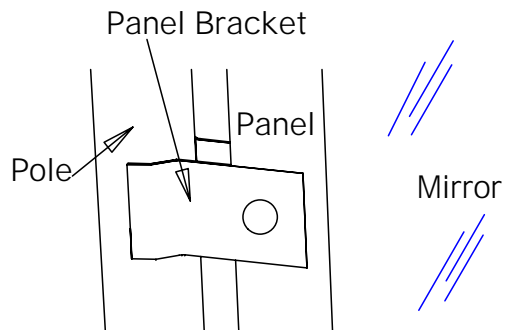

Face Color -
 Top Color -
 Toe Color -
 Pulls - Chrome Knobs
 Interior - White
 Other (Specify) -

 Collins Manufacturing 2000 Bowser Rd. Cookeville TN 38506	
Title:	
Size:	#: 57361
Date:	Sheet #:

Cabinet Mounting Bracket Detail

904-114 Cambridge Four-Stylists Island

Assembly Diagram - Instructions

Panel Bracket Mounting Detail

Finish Schedule - 904-114

Face Color -
 Top Color -
 Toe Color -
 Pulls -
 Interior - White
 Other (Specify) -