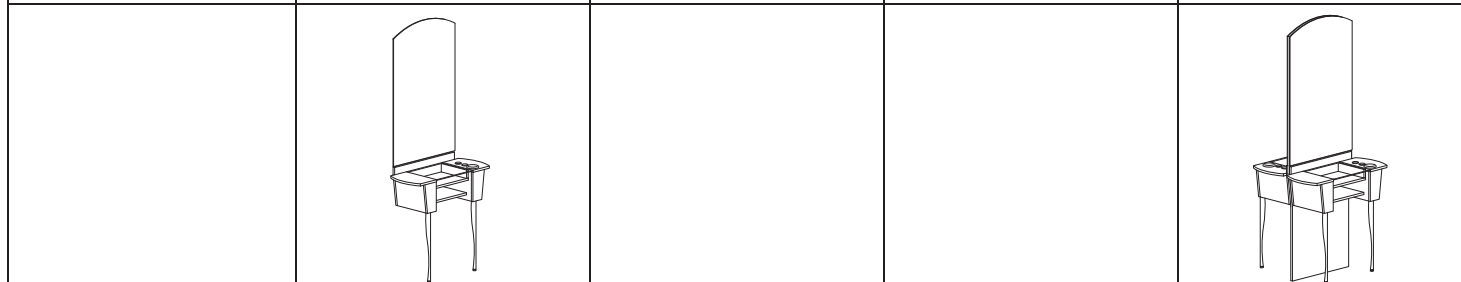

BRANDI VANITY

COMFORT COLLECTION

BRANDI VANITY

COMFORT COLLECTION

Model	BR126	7105579M-1	BR192	
	BRANDI VANITY	MIRROR	MIRROR PANEL	
Shipping Weight	75 lbs	30 lbs	128 lbs	Order (2) each BR126 and BR192 for a freestanding back-to-back station
Dimensions				
Height	38-1/16"	46-1/4"	84-1/2"	
Width	36"	28"	28"	
Depth	15-1/8"	1/4"	1-1/4"	
Shelf Height	36"	n/a	n/a	

Features & Benefits

- Curved lines and modern styling in this wall mounted vanity.
- Available mirror panel with large mirrors for freestanding back-to-back station.
- Use mirror 7105579M-1 for individual wall mounted vanity.
- Vanity has clear glass top shelf 17-3/16" x 14-3/8" x 1/4" thick.
- Features two fixed shelves plus holders for hand-held dryer and two curling irons.
- Two metal legs in choice of powder coat paint colors.
- Available in all Belvedere laminate finishes.