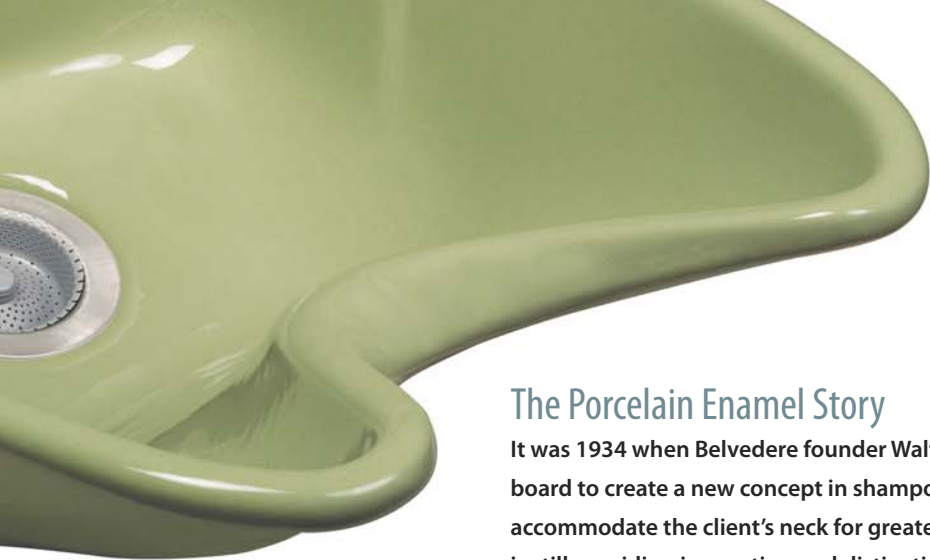

5001741 Neckrest

- Black rubber for the most comfortable shampoo experience

5001835 Neckrest

- Polyurethane neckrest that is simple to use and easy to clean

HT Hair Trap

- Compact design that's easy to install and clean

50001811B Whiz™ Spray

- 42" single screw-on connector

Porcelain & Acrylic Bowls

The Porcelain Enamel Story

It was 1934 when Belvedere founder Walter Kiefer and his team gathered around a drawing board to create a new concept in shampoo bowls – a bowl with a “dip” on one end to accommodate the client’s neck for greater comfort. Fast forward to today and Belvedere USA is still providing innovation and distinctive style with the highest-quality porcelain bowls in the salon and spa industry.