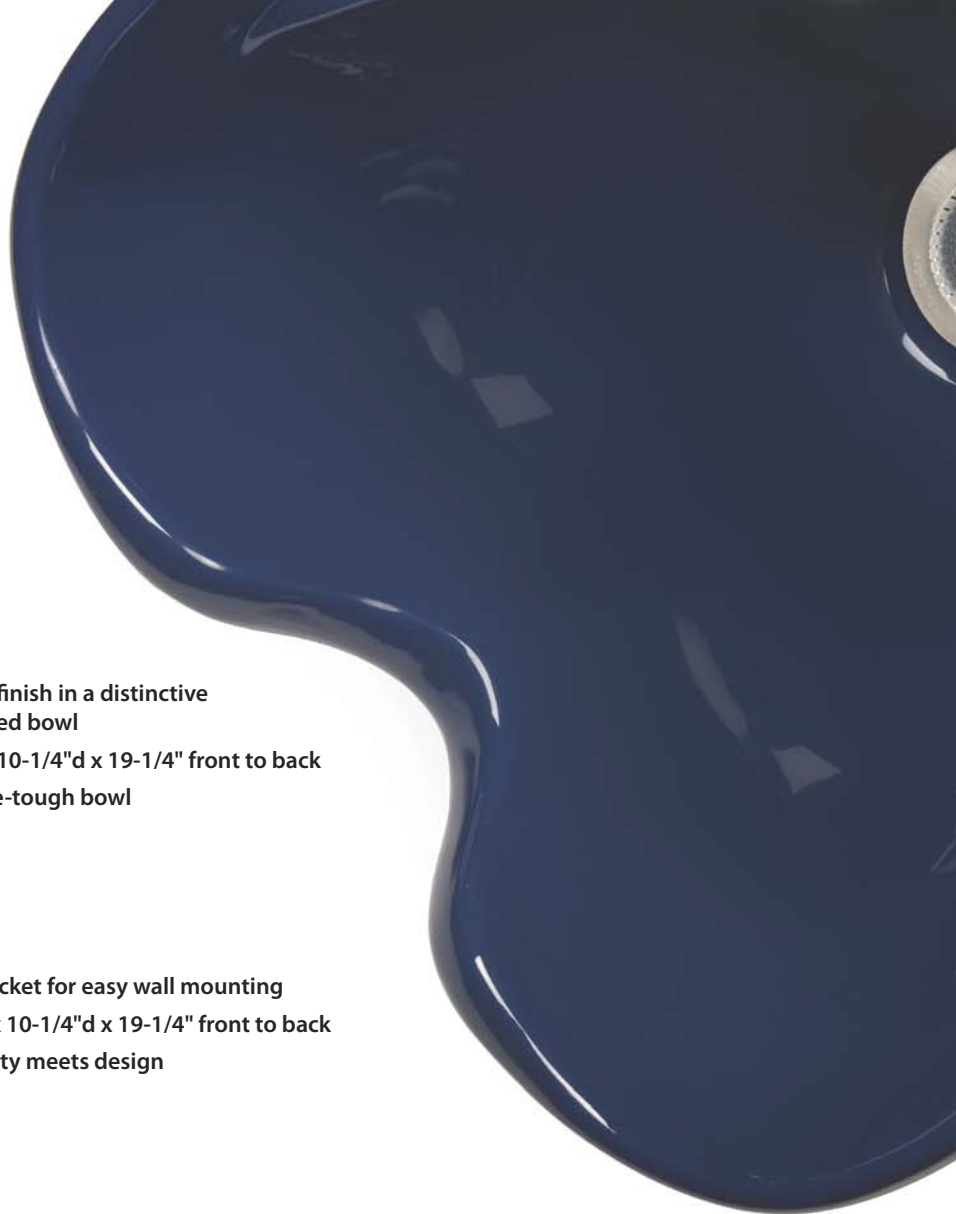

8400K Backwash

- Recognized as superior bowl construction
- 18" w x 10" d x 21-7/8" front to back
- Adaptable to any salon environment

8600 Pivoting

- Adjustable-tilt (10° forward from center, 5° back from center) improves comfort for operator and client
- 18" w x 10" d x 21-7/8" front to back
- Beautiful and adjustable

Our Acrylic Bowls

Made from .40" ABS/acrylic sheets, Belvedere's acrylic bowls are made to work hard. Lightweight but durable, these bowls hold up to the most rigorous use. A layer of clear acrylic over the color gives these bowls superior scratch and stain resistance, providing easy maintenance and good looks at an affordable price.

2100 Omega

- High-gloss finish in a distinctive heart-shaped bowl
- 22-1/2" w x 10-1/4" d x 19-1/4" front to back
- A Belvedere-tough bowl

2800 Beta

- Sturdy bracket for easy wall mounting
- 18-3/4" w x 10-1/4" d x 19-1/4" front to back
- Affordability meets design