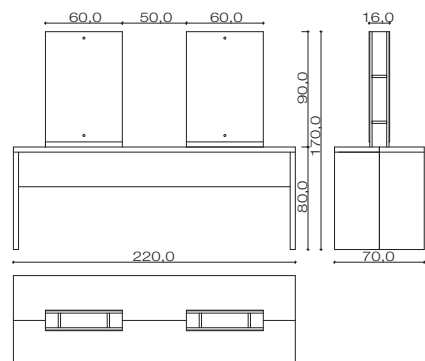

flat

Predisposed for electric socket
(electric socket not included)

ACC/065

ACC/067 (40 mm)

footrests included

Struttura in nobilitato olmo più specchio
Structure in elmwood-textured melamine, plus mirror
Korpus Laminat Dekor Ulme, mit Spiegel
Structure en bois stratifié naturel avec miroir
Estructura de madera olmo con espejo
Frame van melamine met iepenhouten afwerking

FLAT MI/244

mirrors

chairs

washunits

retail

interiors

desks

waiting area