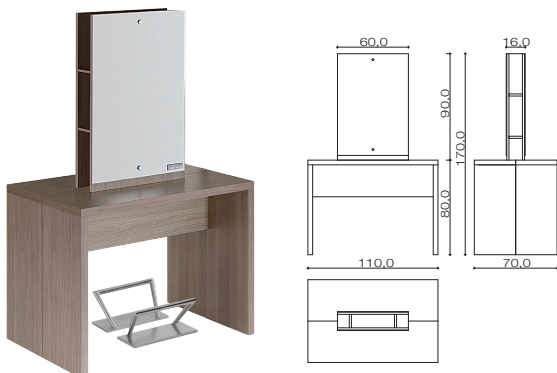

mirrors

chairs

washunits

retail

interiors

desks

waiting area

just for men

accessories

flat

ACC/065

ACC/067 (40 mm)

Predisposed for electric socket
(electric socket not included)

footrests
included

Struttura in nobilitato olmo più specchio
Structure in elmwood-textured melamine, plus mirror
Korpus Laminat Dekor Ulme, mit Spiegel
Structure en bois stratifié naturel avec miroir
Estructura de madera olmo con espejo
Frame van melamine met iepenhouten afwerking