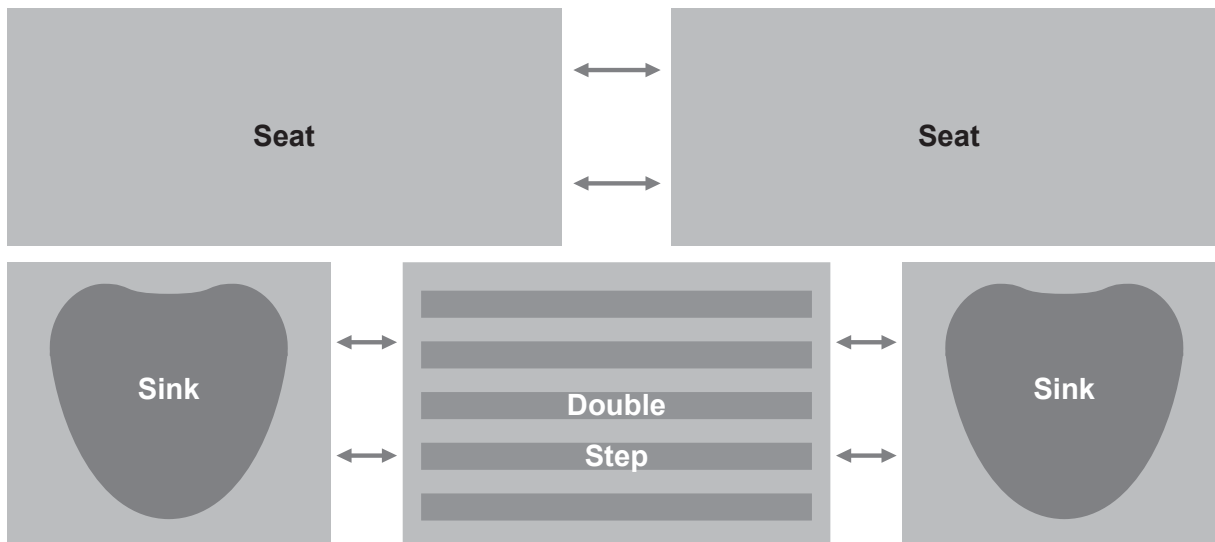

# SINGLE, DOUBLE, TRIPLE KIMBERLY BENCH ASSEMBLY INSTRUCTIONS

**Included Hardware for Single Bench****Important Safety Instructions**

Obey the following warnings:

- Keep bystanders and children away from the product you are assembling at all times.
- Do not connect power supply to the machine until instructed to do so.
- Do not assemble this machine outdoors or in a wet or moist location.
- Make sure assembly is done in an appropriate work space away from foot traffic and exposure to bystanders.
- Some components of the machine can be heavy or awkward. Use a second person when doing the assembly steps involving these parts. Do not do steps that involve heavy lifting or awkward movements on your own.
- Set up this machine on a solid, level, horizontal surface.
- Do not try to change the design or functionality of this unit. This could compromise the safety of this unit and will void the warranty.
- Do not use until the machine has been fully assembled and inspected for correct performance in accordance with the Owner's Manual.
- Read and understand the complete Owner's Manual supplied with this machine before first use. Keep the Owner's and Assembly Manuals for future reference.
- Do all assembly steps in the sequence given. Incorrect assembly can lead to injury or malfunctioning of the machine.

## Included Hardware for Double Bench

## Double Bench Assembly (2 Single Steps, Asymmetrical)

## Double Bench Assembly (1 Double Step, Symmetrical)