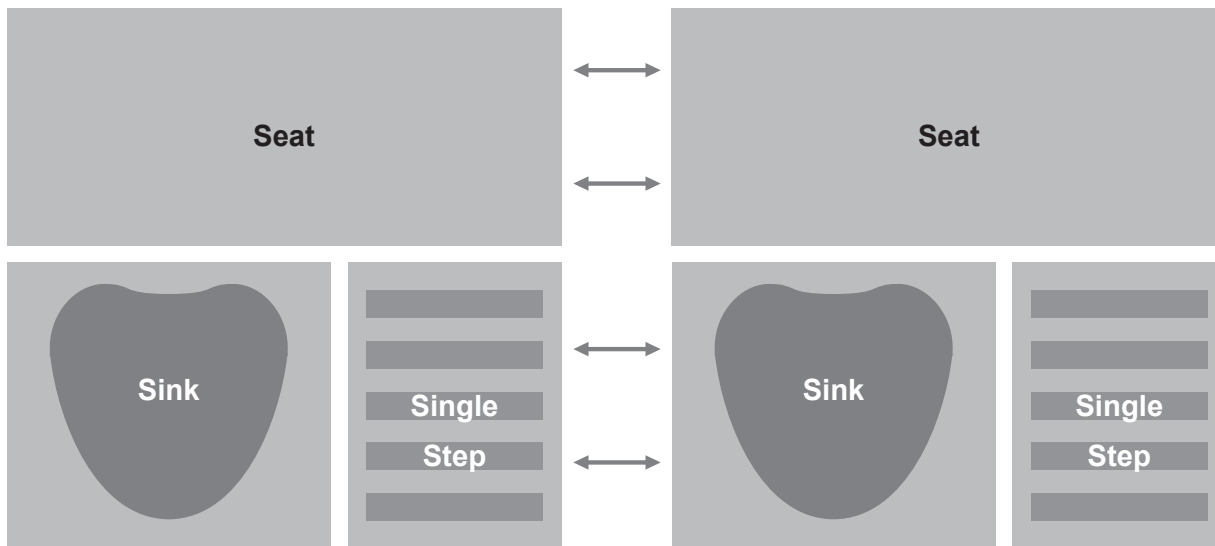

# SINGLE, DOUBLE, TRIPLE KIMBERLY BENCH ASSEMBLY INSTRUCTIONS

**Included Hardware for Single Bench****Important Safety Instructions**

Obey the following warnings:

- Keep bystanders and children away from the product you are assembling at all times.
- Do not connect power supply to the machine until instructed to do so.
- Do not assemble this machine outdoors or in a wet or moist location.
- Make sure assembly is done in an appropriate work space away from foot traffic and exposure to bystanders.
- Some components of the machine can be heavy or awkward. Use a second person when doing the assembly steps involving these parts. Do not do steps that involve heavy lifting or awkward movements on your own.
- Set up this machine on a solid, level, horizontal surface.
- Do not try to change the design or functionality of this unit. This could compromise the safety of this unit and will void the warranty.
- Do not use until the machine has been fully assembled and inspected for correct performance in accordance with the Owner's Manual.
- Read and understand the complete Owner's Manual supplied with this machine before first use. Keep the Owner's and Assembly Manuals for future reference.
- Do all assembly steps in the sequence given. Incorrect assembly can lead to injury or malfunctioning of the machine.

## Included Hardware for Double Bench

## Double Bench Assembly (2 Single Steps, Asymmetrical)

## Double Bench Assembly (1 Double Step, Symmetrical)