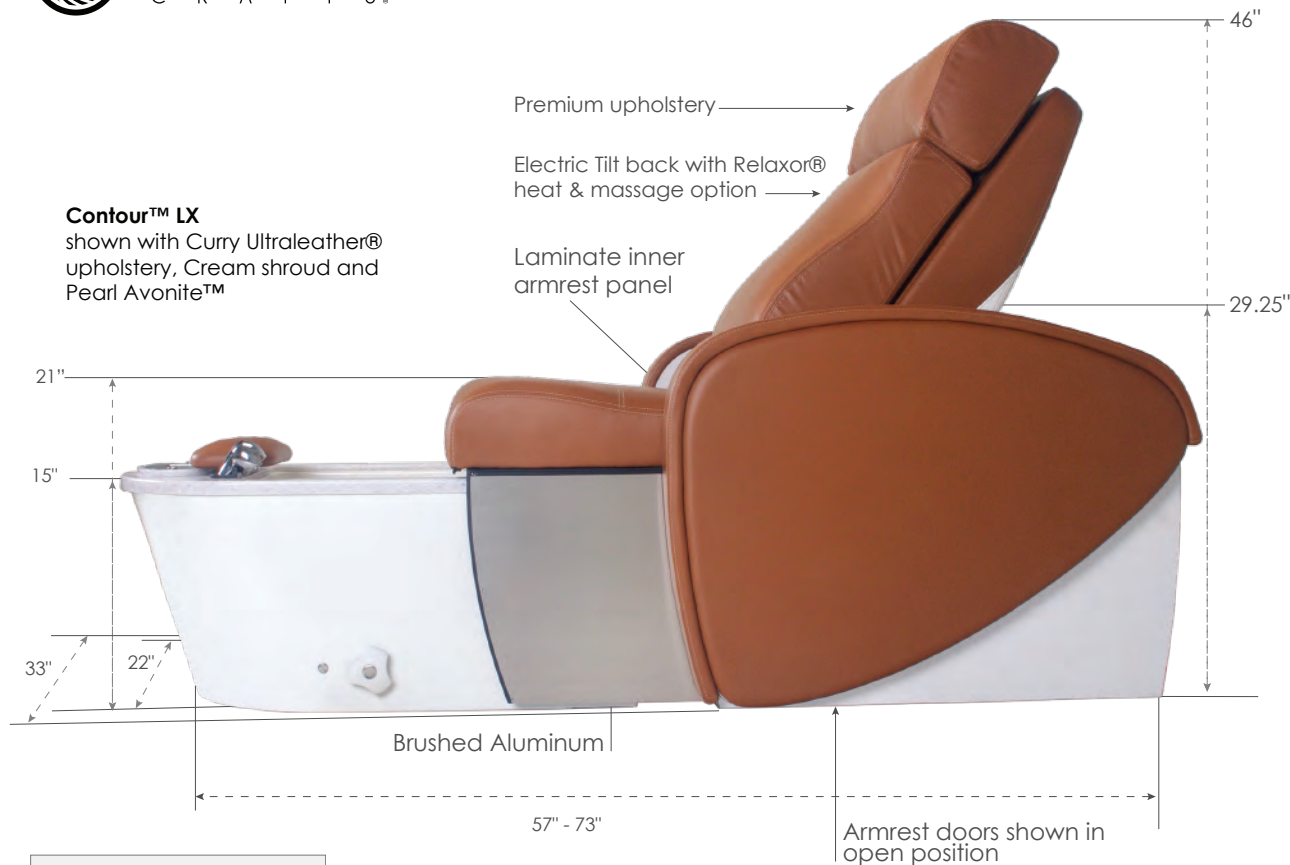

CONTOUR™ & CONTOUR™ LX PEDICURE CHAIRS

HAND CRAFTED • TIMELESS STYLE • ERGO DESIGN

LIVING EARTH
CRAFTS®

SANIJET® PIPELESS HYDROTHERAPY • PREMIUM UPHOLSTERY • DESIGNER LAMINATES • CHROME FIXTURES
AVONITET™ TRIM • REFLEXOLOGY FOOTBED • OPTIONAL HEAT & MASSAGE • ADA COMPLIANT

The back of the chair offers convenient storage for the sidetrays.

The **Contour™ LX** model offers a modern design and unique upholstery combinations.

Tub and Shroud colors

Electrical

- 110V/220V available
- International plug options
- Chair and tub = Max Amps 4
- Relaxor +3 Max Amps
- Discharge Pump +1.5 Max Amps

ETL pending | CE pending

Pedicure Dimensions

- Height: 46" (117 cm)
- Width: 33" (84 cm)
- Seat Height: 21" (53 cm)

Footprint Dimensions

- Closed armrest doors : 57" (145 cm)
- Open armrest doors : 73" (185 cm)
- Width: 33" (84 cm)

Features

- Patented Sanijet® pipeless hydrotherapy
- Reinforced fiberglass tub with reflexology nodes
- Fully motorized seat with retractable armrest doors
- Luxurious Strata™ seat cushioning
- Contrast double stitching
- Embedded control panel
- Milled solid surface Avonite®
- Commercial grade chrome plumbing fixtures
- Adjustable electric footrest
- Black, Dark Silver or Cream tub and shroud
- Power drain pump
- Eco-friendly Natursoft™ upholstery (13 color options)