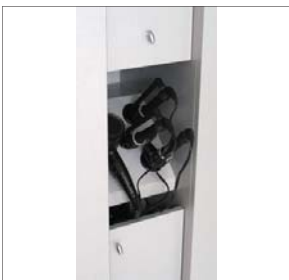

# OPAL VANITY

Shown with Satin Stainless 6GS57 laminate and P-12 Football pulls.

# OPAL VANITY

Model	OP251-HPL Opal Single Full Mirror	OP252-HPL Opal Single w/Shelf	OP291-HPL Opal Double Full Mirror	OP292-HPL Opal Double w/Shelf
<b>Specify Pulls</b>	Choice of group one or group 2 pulls.			
<b>List Price</b>				
<b>Specifications</b>				
Shipping Weight (lbs)				
Width (in.)	36	36	36	36
Depth	15 1/2	24 5/16	18 1/4	35 13/16
Height	84	84	84	84
Mirror Dimension	36W" X 80H"	36" W X 43"H	36W" X 80H"	36" W X 43"H
Work Surface Shelf	n/a	33-5/8" W X 9" D	n/a	33-5/8" W X 9" D
<b>Specify Colors</b>	Laminate-one color unit			
<b>Opal Features</b>	Appliance cord storage well in lower side storage hides cords behind the door. Lighted mirror with 2 ilumina fluorescent lamps. Side storage includes open upper storage, 2 drawers with pulls Unit has a 4-plex outlet behind the door. Hard wire on site. Wall mounted with mounting cleats included.			
<b>Unique Features</b>	coat hook in open upper storage Wall mounted with mounting cleats included.		Free-standing when mounted to the floor. Side storage in 2 sides to accommodate 2 stations	
		Glass work shelf		Glass work shelf