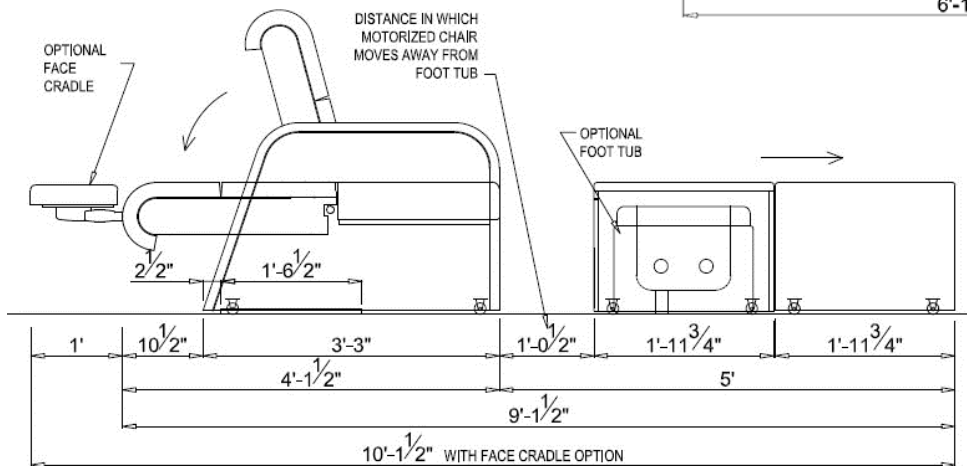

WEIGHTS:

Weight	245 lbs.
Shipping weight	290 lbs.
Foot Bath (optional)	30 lbs.

Rev 10/12

www.TouchAmerica.com
(800) 678-6824 · (919) 732-6968
PO Box 1304 · Hillsborough · NC 27278