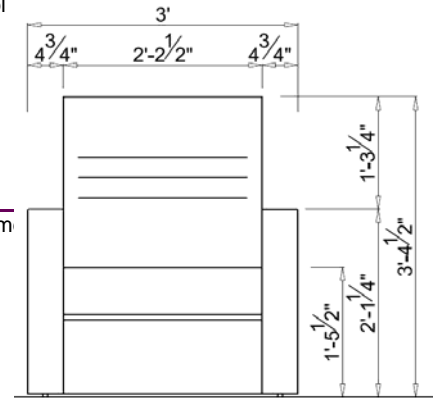

## MOTORS & CONTROLS:

Adjustment mechanism	Two 24-VDC motor/actuator powered by a 110 volt, 5 amp transform
Motor - Dewert	24-VDC permanent magnet motor, UL recognized
Power consumption	Dewert 5 amps max.
Control	Hand control
220-volt model	Available at extra charge
Dynamic capacity	Base transit weight capacity 500 lbs., Back-tilt lift capacity 300 lbs.
Capacity	Static weight capacity 600 lbs.