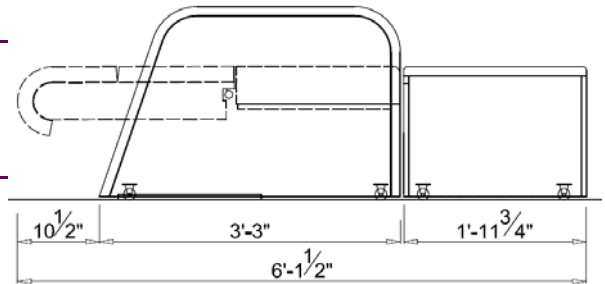

WEIGHTS:

Weight	245 lbs.
Shipping weight	290 lbs.
Foot Bath (optional)	30 lbs.

Rev 10/12

www.TouchAmerica.com
(800) 678-6824 · (919) 732-6968
PO Box 1304 · Hillsborough · NC 27278