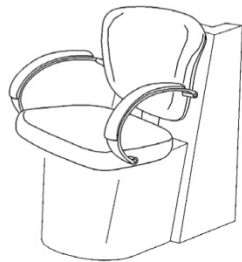

DY-302 Dryer chair with beech wood arms (medium color) for HD-608 dryer.

DY-32A Dryer chair with aluminum arms for HD-608 dryer.

DY-32D Dryer chair with cherry wood arms (dark color) for HD-608 dryer.

Three grades of vinyl colors available. Call your Takara Belmont representative for more information. Specify vinyl color. Approximate weight: 60 lbs.