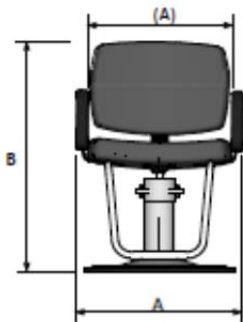

109EX Barber Chair

Part #: 109EX

STANDARD FEATURES:

- 2 year Warranty on hydraulic base w/ polished chrome baseplate
- Kick-out footrest syncs with reclining back
- Premium-grade Black upholstery
- 18" high back
- Removable headrest extends 8"
- Upholstered arms
- Dual-sided gas controlled recline

	109EX Barber
A Width Overall	30.5"
(A) Width between arms	22.5"
B Height overall	38" 45" w/ headrest
(B) Height to seat cushion	22"
C Depth overall	36" 65" reclined
(C) Depth of seat cushion	18"
Lift height for base or cylinder	6.5"
Reclining back	Yes

SHIPPING INFORMATION

ADDITIONAL INFORMATION:
Ships via truck only.

Ship Dimensions	34x33x45
Assembly Required	Some
Weight	205 LBS
# of Ship Pieces	1 boxes