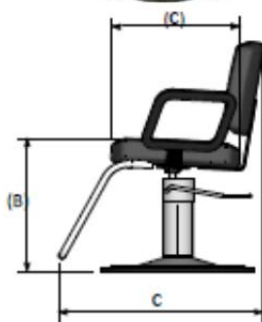

109EX Barber Chair

Part #: 109EX

STANDARD FEATURES:

- 2 year Warranty on hydraulic base w/ polished chrome baseplate
- Kick-out footrest syncs with reclining back
- Premium-grade Black upholstery
- 18" high back
- Removable headrest extends 8"
- Upholstered arms
- Dual-sided gas controlled recline

	109EX Barber
A Width Overall	30.5"
(A) Width between arms	22.5"
B Height overall	38" 45" w/ headrest
(B) Height to seat cushion	22"
C Depth overall	36" 65" reclined
(C) Depth of seat cushion	18"
Lift height for base or cylinder	6.5"
Reclining back	Yes

SHIPPING INFORMATION

ADDITIONAL INFORMATION:
Ships via truck only.

Ship Dimensions	34x33x45
Assembly Required	Some
Weight	205 LBS
# of Ship Pieces	1 boxes