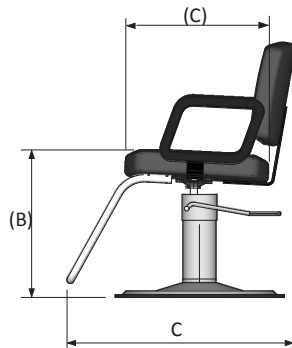

PRODUCT SPECIFICATION SHEET

1430L Shampoo Chair
w/ Lever Control

1430 Shampoo Chair
w/ Spring Control

Part #: 1430 • 1430L

Description: Massey Seating Chair family

Standard Features:

The Massey is one of Collins' most accommodating chairs with thick, comfortably padded cushions. The open, durable, urethane arms offer the roomiest seat in the Collins QSE lineup. The All Purpose and shampoo chairs feature a lever-control reclining back cushion.

Four Color Choices: Wallaby Black, Wallaby Charcoal, Wallaby Chocolate, and Wallaby Camel

(Eighty+ additional choices available for 10% upcharge)

Specifications:

	1430	1430L
A Width (Between Arms)	21.5	21.5
B Height (top of reclined back)	27-32	27-32
C Overall Depth (Seat depth)	20	20
Dimensional Weight	90	90
SHIPPING Carton Width	26	26
SHIPPING Carton Length	26	26
SHIPPING Carton Height	22	22
SHIPPING Base Lift Height	5.5**	5.5**
SHIPPING Reclining Back	Y	Y

*Denotes Hydraulic Base, **Denotes Gas Cylinder Lift
All dimensions are in inches AND are for chair in lowest position

Optional Features:

-
-
- Tailored Plastic Chair Back Cover
- Matching headrest
-
-

Shipping and Assembly/Installation Information