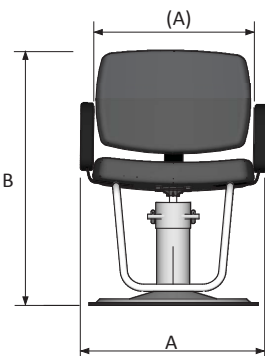

PRODUCT SPECIFICATION SHEET

1430L Shampoo Chair
w/ Lever Control

1430 Shampoo Chair
w/ Spring Control

Part #: 1430 • 1430L

Description: Massey Seating Chair family

Standard Features:

The Massey is one of Collins' most accommodating chairs with thick, comfortably padded cushions. The open, durable, urethane arms offer the roomiest seat in the Collins QSE lineup. The All Purpose and shampoo chairs feature a lever-control reclining back cushion.

Four Color Choices: Wallaby Black, Wallaby Charcoal, Wallaby Chocolate, and Wallaby Camel

(Eighty+ additional choices available for 10% upcharge)

Specifications:

	1430	1430L
A Width (Between Arms)	21.5	21.5
B Height (top of reclined back)	27-32	27-32
C Overall Depth (Seat depth)	20	20
Dimensional Weight	90	90
SHIPPING Carton Width	26	26
SHIPPING Carton Length	26	26
SHIPPING Carton Height	22	22
SHIPPING Base Lift Height	5.5**	5.5**
SHIPPING Reclining Back	Y	Y

*Denotes Hydraulic Base, **Denotes Gas Cylinder Lift
All dimensions are in inches AND are for chair in lowest position

Optional Features:

-
-
- Tailored Plastic Chair Back Cover
- Matching headrest
-
-

Shipping and Assembly/Installation Information