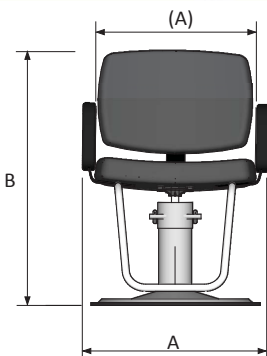

1950L Shampoo Chair w/ Kick-out Footrest

1930 Shampoo Chair w/ Spring Control

1930 Shampoo Chair w/ Lever Control

Part #: 1950L • 1930 • 1930L

Description: JayLee Seating Chair family

Standard Features:

Comfortable, wide-set arms and a wide seat give this styling chair the look and feel of comfort. The JayLee grouping offers a full lineup of salon chairs.

Four Color Choices: Wallaby Black, Wallaby Charcoal, Wallaby Chocolate, and Wallaby Camel

(Eighty+ additional choices available for 10% upcharge)

Specifications:

	1950L	1930	1930L		
A Width (Between Arms)	20.5	20.5	20.5		
B Height (top of reclined back)	31	28-33	28-33		
C Overall Depth (Seat depth)	19	19	19		
Dimensional Weight	N/A	90	90		
Carton Width	33	26	26		
Carton Length	29	26	26		
Carton Height	33	22	22		
Base Lift Height	N/A	5.5**	5.5**		
Reclining Back	Y	Y	Y		

SHIPPING

*Denotes Hydraulic Base, **Denotes Gas Cylinder Lift
All dimensions are in inches AND are for chair in lowest position

Optional Features:

-
- 10802 Twin Bar Footrest upgrade
- Tailored Plastic Chair Back Cover
- Matching headrest
-
-