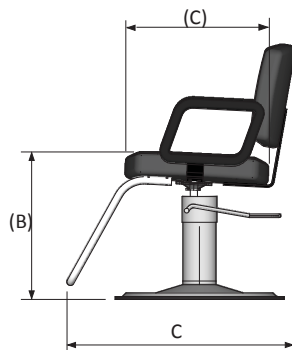

1950L Shampoo Chair w/ Kick-out Footrest

1930 Shampoo Chair w/ Spring Control

1930 Shampoo Chair w/ Lever Control

Part #: 1950L • 1930 • 1930L

Description: JayLee Seating Chair family

Standard Features:

Comfortable, wide-set arms and a wide seat give this styling chair the look and feel of comfort. The JayLee grouping offers a full lineup of salon chairs.

Four Color Choices: Wallaby Black, Wallaby Charcoal, Wallaby Chocolate, and Wallaby Camel

(Eighty+ additional choices available for 10% upcharge)

Specifications:

	1950L	1930	1930L		
A Width (Between Arms)	20.5	20.5	20.5		
B Height (top of reclined back)	31	28-33	28-33		
C Overall Depth (Seat depth)	19	19	19		
Dimensional Weight	N/A	90	90		
Carton Width	33	26	26		
Carton Length	29	26	26		
Carton Height	33	22	22		
Base Lift Height	N/A	5.5**	5.5**		
Reclining Back	Y	Y	Y		

SHIPPING

*Denotes Hydraulic Base, **Denotes Gas Cylinder Lift
All dimensions are in inches AND are for chair in lowest position

Optional Features:

-
- 10802 Twin Bar Footrest upgrade
- Tailored Plastic Chair Back Cover
- Matching headrest
-
-