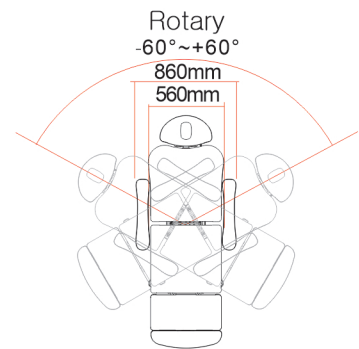

2246EB/4 motors

Electric Beauty Bed

STANDARD CONFIGURATION

Built-in Foot Controller

Reset

lock

Max weight supported

OPTIONS UPON REQUEST

Hand Controller

Heating

Memory System

Towelling cover

Foot Controller

Silicone Sponge/ Memory Foam

GENERAL SPECIFICATIONS

Net weight	108kg/238lb
Gross weight	121kg/267lb
Max weight supported	200kg/440lb
Package size	1360*820*700(mm)≈0.78m ³