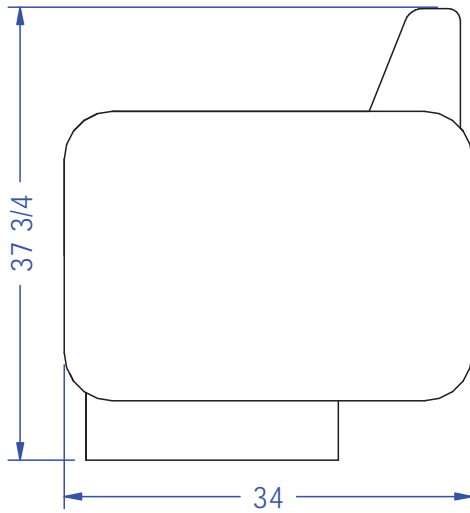

PRODUCT SPECIFICATION SHEET

Part #: 2555
Description: Club Pedi-Blush

Pictured w/ optional 2513 Ottoman

Standard Features:

- Fully assembled
- No installation
- No plumbing
- No electrical
- Doubles as a dryer chair
- Footsie Bath w/ hygienic liners
- Expertly tailored upholstery
- No dedicated space requirements

QSE Stock Vinyl Colors

Wallaby Camel Wallaby Black Wallaby Chocolate Wallaby Charcoal

80+ other colors available at a 10% upcharge

Specifications:

CLUB PEDICURE Blush Chair w/ FREE Footsie Bath. No installation, no plumbing, no electric, no assembly, no maintenance. 30"W x 30"D x 22"H x 37"H. Pull-out for foot-spa extends an additional 20" from front of chair.

Optional Features:

- Three-zone massage w/ heat
- 2513 Club Pedicure Ottoman
-
-

Shipping and Assembly/Installation Information

Assembly Required:	<input type="checkbox"/> Yes	<input checked="" type="checkbox"/> No
Electrical Required:	<input type="checkbox"/> Yes	<input checked="" type="checkbox"/> No
Plumbing Required:	<input type="checkbox"/> Yes	<input checked="" type="checkbox"/> No
Ship Dimensions	32 "W x 48 "D x 50 "H	
Total Ship Weight	160 LBS	
# of Ship Pieces	1 Cartons	Skids