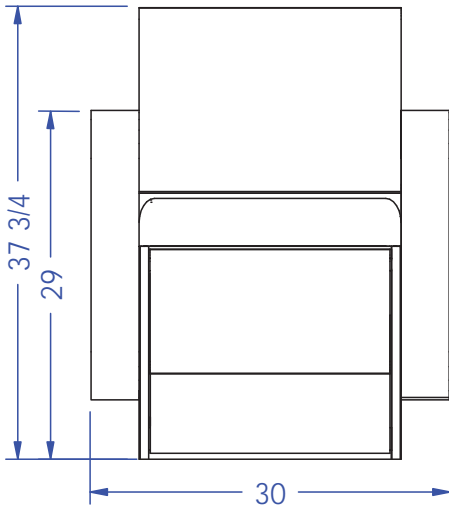

Standard Features:

- Fully assembled
- No installation
- No plumbing
- No electrical
- Doubles as a dryer chair
- Footsie Bath w/ hygienic liners
- Expertly tailored upholstery
- No dedicated space requirements