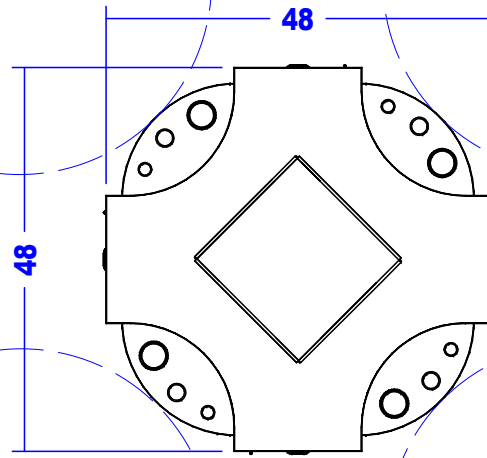

Quantity -

Finish Schedule - 319

- Face Color -
- Top Color -
- Toe Color -
- Reveal / Accent Color -
- Hardware -
- Interior - Black
- Other (Specify) -

This drawing is the property of Jeffco and is protected under copyright law.

jeffco Jeffco Salon Equipment, LLC
 2000 Bowser Road
 Cookeville, TN 38506

Title:		
Size: NTS	Drawing Number:	Drawn By:
Date: 06/21/13	Sheet 6 of 6	

12' 4" Diameter Circle

4' Diameter Work Circle

Quantity -