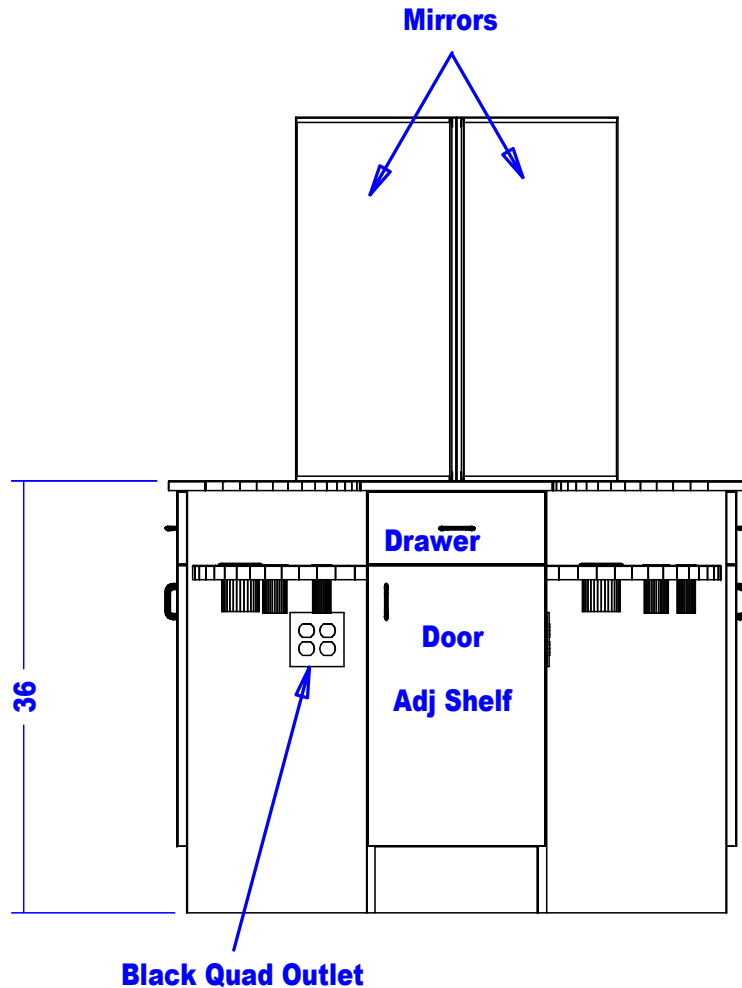

This item includes a fourplex outlet installed in a convenient location. The outlets are to be wired by the electrician.

Quantity -

Finish Schedule - 319

- Face Color -
- Top Color -
- Toe Color -
- Reveal / Accent Color -
- Hardware -
- Interior - Black
- Other (Specify) -

This drawing is the property of Jeffco and is protected under copyright law.

jeffco Jeffco Salon Equipment, LLC
2000 Bowser Road
Cookeville, TN 38506

Title:		
Size: NTS	Drawing Number:	Drawn By:
Date: 06/21/13	Sheet 6 of 6