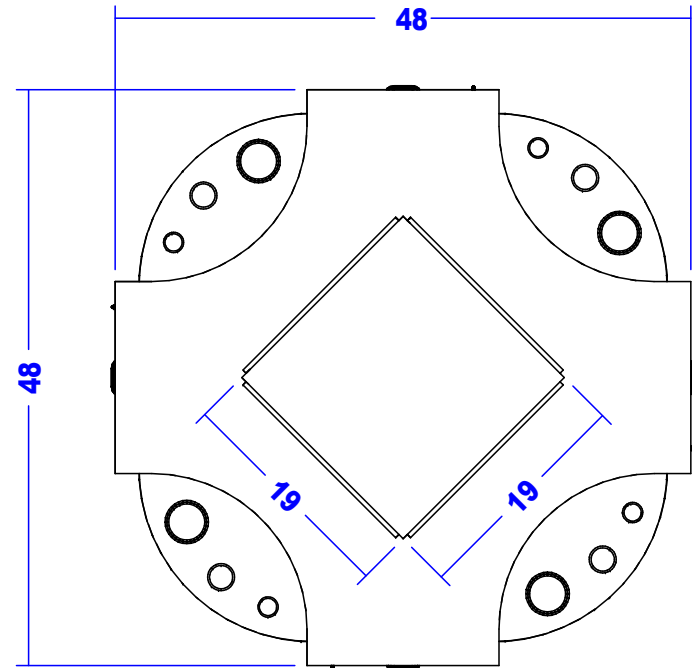

Quantity -

Finish Schedule - 319

- Face Color -
- Top Color -
- Toe Color -
- Reveal / Accent Color -
- Hardware -
- Interior - Black
- Other (Specify) -

This drawing is the property of Jeffco and is protected under copyright law.

jeffco Jeffco Salon Equipment, LLC
 2000 Bowser Road
 Cookeville, TN 38506

Title:		
Size: NTS	Drawing Number:	Drawn By:
Date: 06/21/13	Sheet 6 of 6	

This item includes a fourplex outlet installed in a convenient location. The outlets are to be wired by the electrician.

jeffco Jeffco Salon Equipment, LLC
 2000 Bowser Road
 Cookeville, TN 38506

Title:		
Size: NTS	Drawing Number:	Drawn By:
Date: 06/21/13	Sheet 6 of 6	

12' 4" Diameter Circle

4' Diameter Work Circle

Quantity -