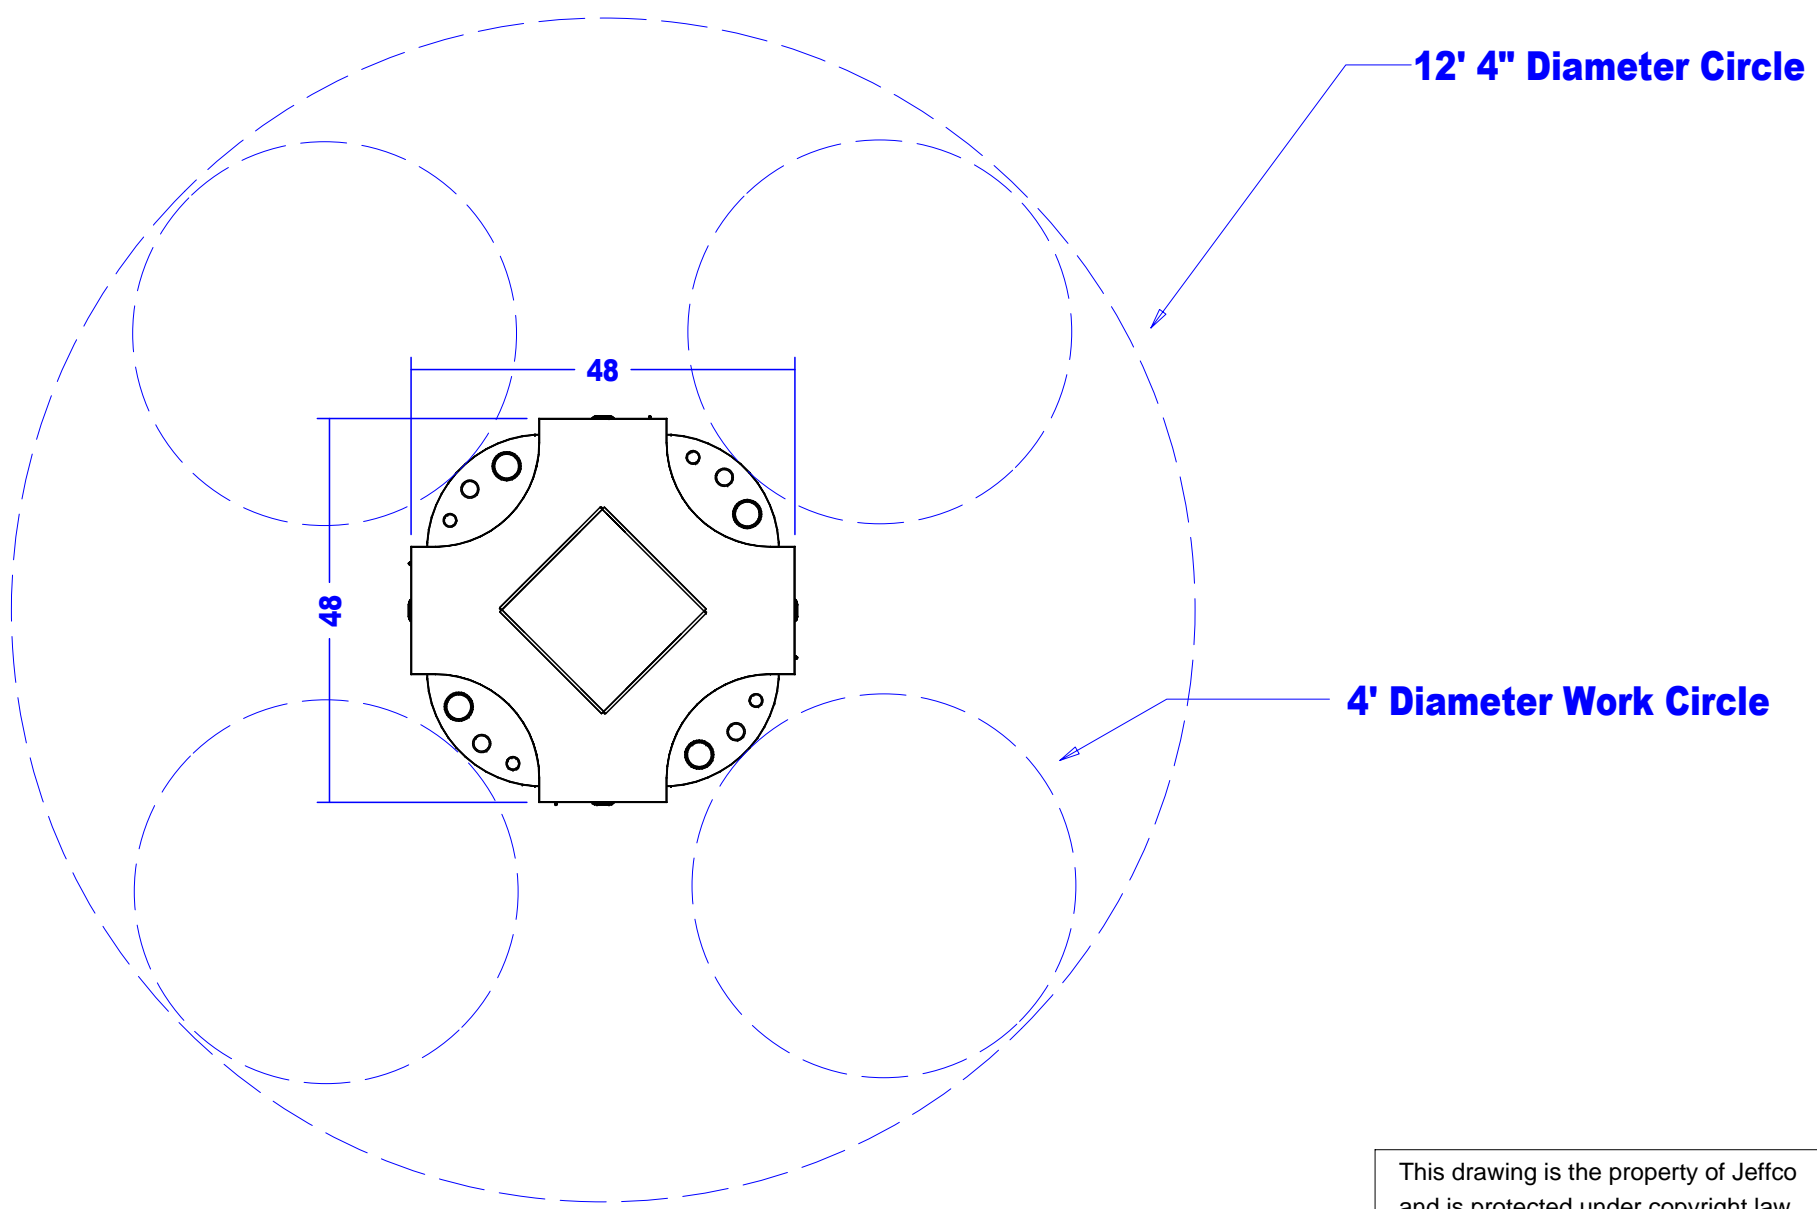

jeffco Jeffco Salon Equipment, LLC
 2000 Bowser Road
 Cookeville, TN 38506

Title:		
Size: NTS	Drawing Number:	Drawn By:
Date: 06/21/13	Sheet 6 of 6	

12' 4" Diameter Circle

4' Diameter Work Circle

Quantity -