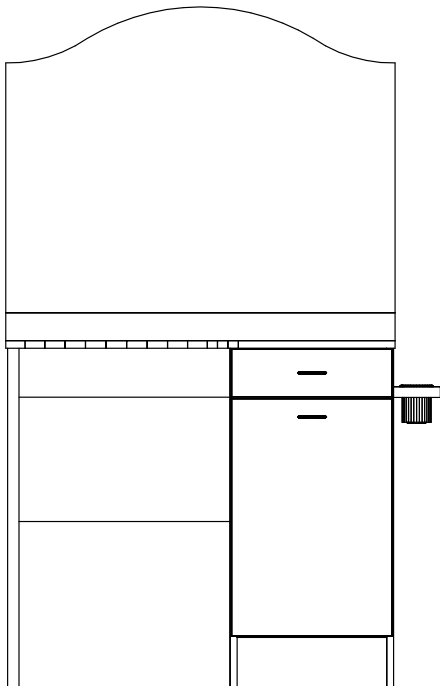

PRODUCT SPECIFICATION SHEET

Part #: 3340-47

Description: Cameo Styling Station

Standard Features:

- 1 full extension drawer
- Storage cabinet w/ adj. shelf
- Side mount tool panel
- Holders for blow dryer, flat iron, & curling iron
- Backsplash
- Shaped Cameo mirror
- Soft radius pulls
-
-

Eight Color Choices: Black, Shaker Cherry, Cafelle, Fusion Maple, Limber Maple Wild Cherry, Brighton Walnut, Graphite Nebula

(Forty additional choices available for 10% upcharge)

Specifications:

Cameo Styling Station w/ 33" x 42" Cameo shaped mirror, backsplash, full-extension drawer, storage cabinet w/ shelf, and tool panel with holders for blow dryer, flat iron, and curling iron. 47"W x 15"D x 37 1/2"H x 73 1/2"H.

Optional Features:

- Cam locks on doors & drawers
-
-
-

Shipping and Assembly/Installation Information

Assembly Required:	<input checked="" type="checkbox"/>	Yes	<input type="checkbox"/>	No
Electrical Required:	<input type="checkbox"/>	Yes	<input checked="" type="checkbox"/>	No
Plumbing Required:	<input type="checkbox"/>	Yes	<input checked="" type="checkbox"/>	No
Ship Dimensions	32	"W x	60	"D x 44 "H
Total Ship Weight	194	LBS		
# of Ship Pieces		Cartons	1	Skids