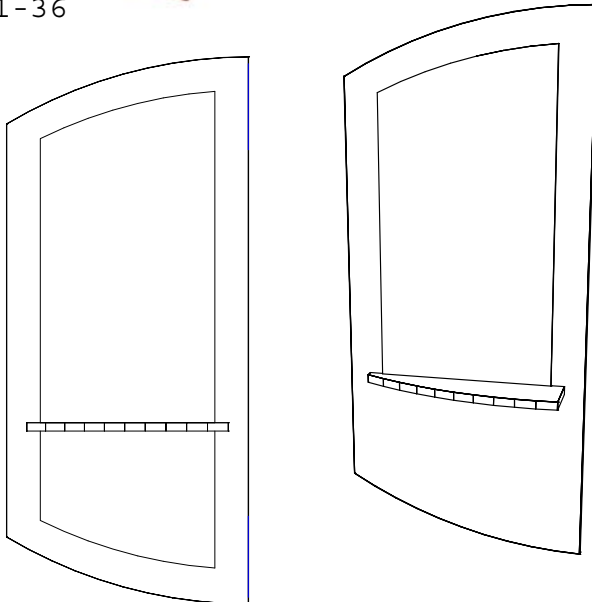

**Part #:** 3351-36  
**Description:** Klips Wall-Mounted Mirror Panel

**Standard Features:**

- Klips wall-mounted mirror panel
- 26" x 70" Klips mirror
- Klips ledge
- 
- 
- 
- 
- 
- 

*Eight Color Choices: Black, Shaker Cherry, Cafelle, Fusion Maple, Limber Maple Wild Cherry, Brighton Walnut, Graphite Nebula*

*(Forty additional choices available for 10% upcharge)*

Optional

3351-36

**Specifications:**

KLIPS Wall-Mounted Mirror Panel w/ Klips Mirror & Ledge. 36"W x 8 1/2"D x 81 1/2"H. Installs with two french cleats, furnished.