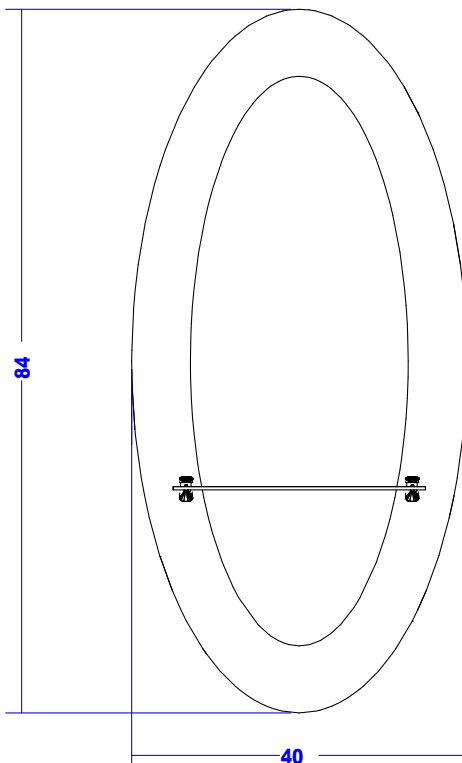

Part #: 3361-40

Description: Kayla Wall-Mounted Mirror Panel

Standard Features:

- Wall-mounted mirror panel
- 26" x 68" oval mirror
- Smoked glass ledge
- Mounts with french cleat
-
-
-
-
-

Eight Color Choices: Black, Shaker Cherry, Cafelle, Fusion Maple, Limber Maple Wild Cherry, Brighton Walnut, Graphite Nebula

(Forty additional choices available for 10% upcharge)

Specifications:

KAYLA Wall-Mounted Mirror Panel w/ Kayla Mirror & Ledge. 40"W x 9 1/2"D x 84"H. Installs with two french cleats, furnished.

Optional Features: