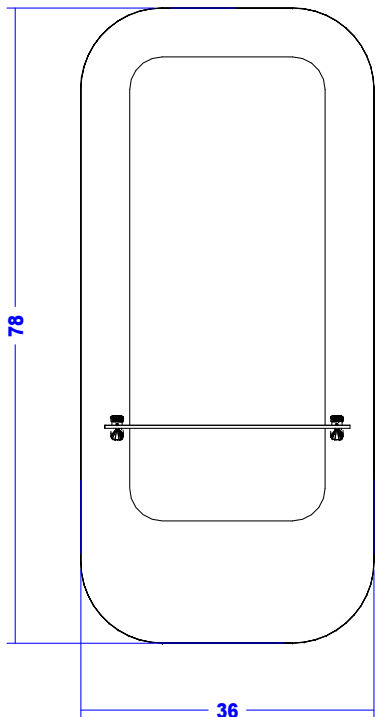

Part #: 3381-36

Description: Kraze Wall-Mounted Mirror Panel

Standard Features:

- Wall-mounted mirror panel
- 24" x 57" Mirror
- 30" x 8" glass shelf
- Mounts with french cleat
- •
- •
- •
- •
- •

Eight Color Choices: Black, Shaker Cherry, Cafelle, Fusion Maple, Limber Maple Wild Cherry, Brighton Walnut, Graphite Nebula

(Forty additional choices available for 10% upcharge)

Specifications:

KRAZE Wall-Mounted Mirror Panel w/ Kraze Mirror & Ledge. 36"W x 10"D x 78"H. Installs with two french cleats, furnished.

Optional Features:

- •
- •
- •
- •

Shipping and Assembly/Installation Information

Assembly Required:	☒	Yes	☐	No
Electrical Required:	☐	Yes	☒	No
Plumbing Required:	☐	Yes	☒	No
Ship Dimensions	32	"W x 80	"D x 45	"H
Total Ship Weight	154	LBS		
# of Ship Pieces		Cartons	1	Skids

Additional Information: