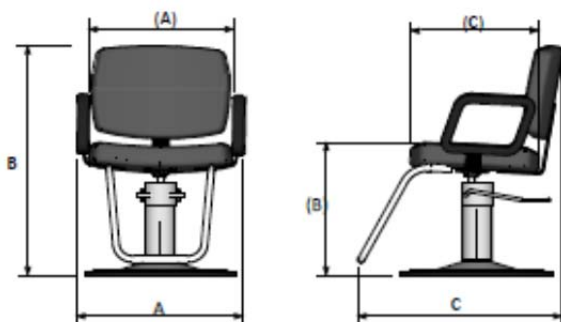

Yukon Barber Chair

Part #: 362

STANDARD FEATURES:

- 2 year Warranty on hydraulic base w/ polished chrome baseplate
- Static barber footrest
- Premium-grade Black upholstery
- 19" high back
- Removable headrest adds 4" and extends additional 7"
- Durable urethane arms
- Single-sided gas controlled recline

	362 Barber
A Width Overall	24.75"
(A) Width between arms	19.5"
B Height overall	35" 39" w/ headrest
(B) Height to seat cushion	19.75"
C Depth overall	38" 56" reclined
(C) Depth of seat cushion	19"
Lift height for base or cylinder	6"
Reclining back	Yes

SHIPPING INFORMATION

ADDITIONAL INFORMATION:

Ship Dimensions	27x27x28
Assembly Required	Some
Weight	96 LBS
# of Ship Pieces	1 box