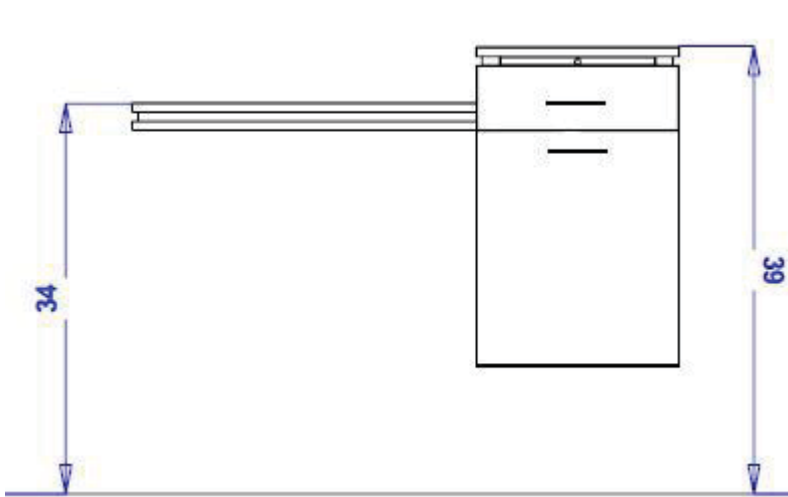

# PRODUCT SPECIFICATION SHEET

**Part #:** 4402-48

**Description:** Neo Wall-Mounted Styling Station

### Standard Features:

- Cabinet w/ french cleat
- Front opening pullout breadboard
- One full extension drawer
- Tilt-out tool panel w/ holders for 2 curling irons, 1 flat iron, 1 blow dryer holder, and 1 clipper pocket
- Power strip w/ 5' cord
- 30" x 8" wall-mounted ledge
- 30" x 48" wall-mounted mirror
- Neo bar pulls

### Specifications:

NEO Wall-Mounted Styling Station ... 4402-18 Station, plus 30" x 8" wall-mounted ledge and 30" x 48" wall-mounted mirror. 48"W x 16"D x 28"H x 82"H30