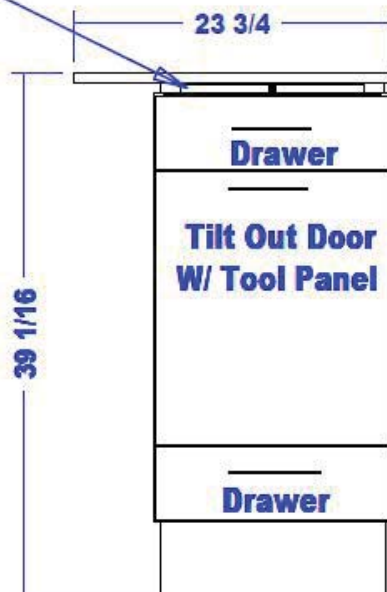

PRODUCT SPECIFICATION SHEET

Part #: 4403-24

Description: Neo Sean Patrick Styling Vanity

Standard Features:

- Overhanging counter top
- 2 full extension drawers
- Pull-out breadboard
- Fully-equipped tip-out tool panel
- Holders for blow dryer, curling iron, large curling iron, -flat iron, & clipper pocket
- 6 outlet power strip
- Neo bar pulls
-

Breadboard

Optional Features:

- Cam locks on doors & drawers
- Alumunim legs
-
-

Shipping and Assembly/Installation Information

Assembly Required:	<input type="checkbox"/> Yes	<input checked="" type="checkbox"/> No
Electrical Required:	<input checked="" type="checkbox"/> Yes	<input type="checkbox"/> No
Plumbing Required:	<input type="checkbox"/> Yes	<input checked="" type="checkbox"/> No
Ship Dimensions	26 "W x 18 "D x 41 "H	
Total Ship Weight	124 LBS	
# of Ship Pieces	1 Cartons	Skids