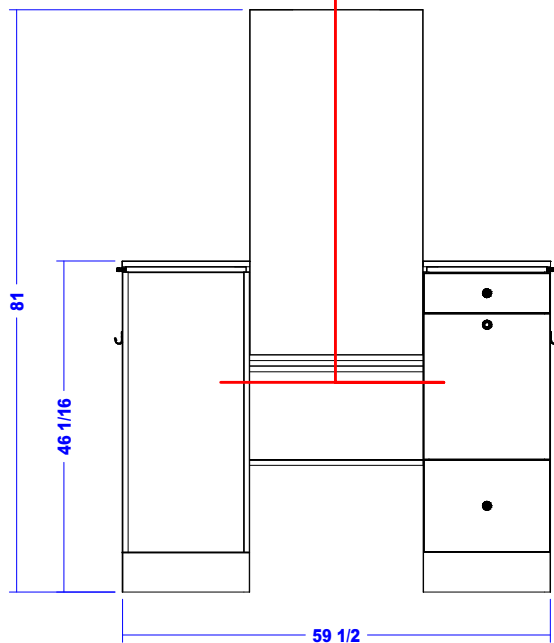

Part #: 4416-60
Description: Neo Tall Island Station

Standard Features:

- Each stylist has:
 - Pull-out breadboard
 - Utility drawer & deep drawer
 - 6 outlet power strip
 - Tip-out tool panel w/ holders for:
 - Blowdryer, clippers, flat iron, & 2 curling irons
 - Center panel ledge
 - 24" x 48" mirror
- Neo bar pulls

Specifications:

NEO TALL Styling Island for TWO stylists. Each stylist has 401T-18 Tall Styling Vanity w/ contemporary bar-pulls, 5 1/2" Toe-Kick Base, pull-out breadboard, utility drawer, deep drawer, six-outlet power-strip and tip-out tool panel w/ holders for blow dryer, clippers, flat iron, and two curling irons. Includes Center Panel w/ ledge, two 24" x 48" Mirrors. BarPulls, 60"W x 16"D x 81"H

Optional Features:

- Cam locks on doors & drawers
-
-
-

Shipping and Assembly/Installation Information

Assembly Required: Yes No
 Electrical Required: Yes No
 Plumbing Required: Yes No
 Ship Dimensions 32 "W x 48 "D x 50 "H
 Total Ship Weight 468 LBS
 # of Ship Pieces Cartons 2 Skids