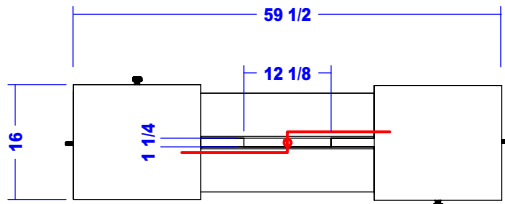

Provided Wire Path In Red