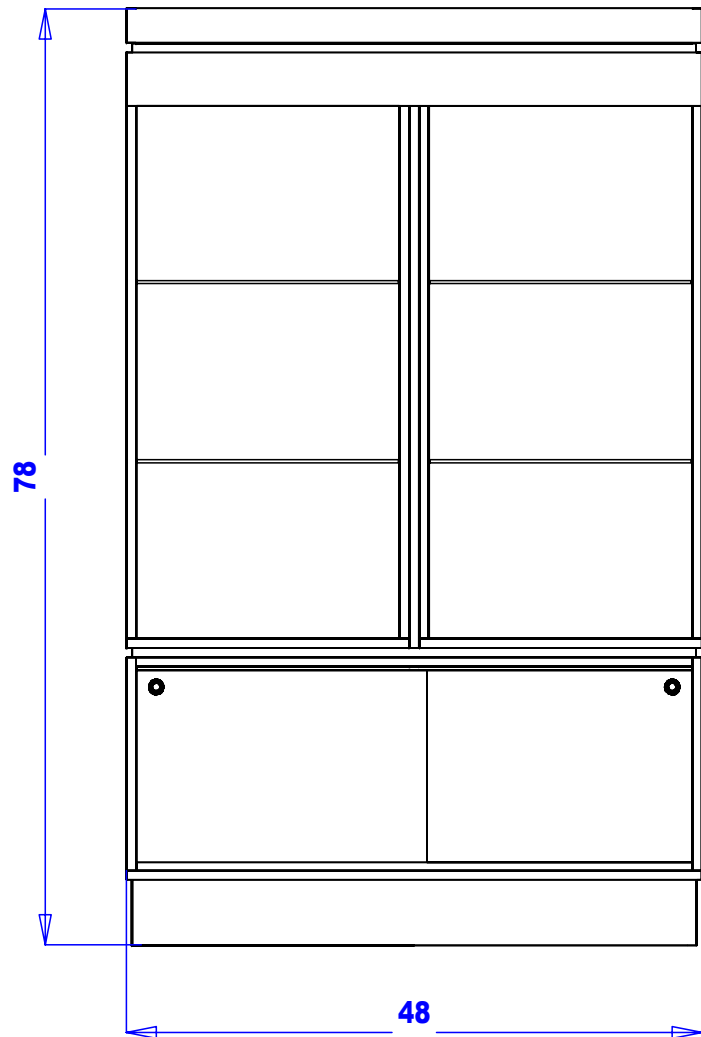

**Eyeball light fixtures are provided with a 2' cord. Electrician should cut hole for cord and provide the power supply. Bulb is 40w - reflector type.**

**Quantity -**

**Finish Schedule**

Face Color -  
 Top Color -  
 Toe Color -  
 Pulls -  
 Interior -  
 Other (Specify) -

**Collins Manufacturing**  
 809 E 20th Street  
 Cookeville TN 38501

Title: **QSEp Retail Display w/ Lights**

Size: # **419-48**

Drawn By:

Date: **01/14/04**

Sheet #: **6**