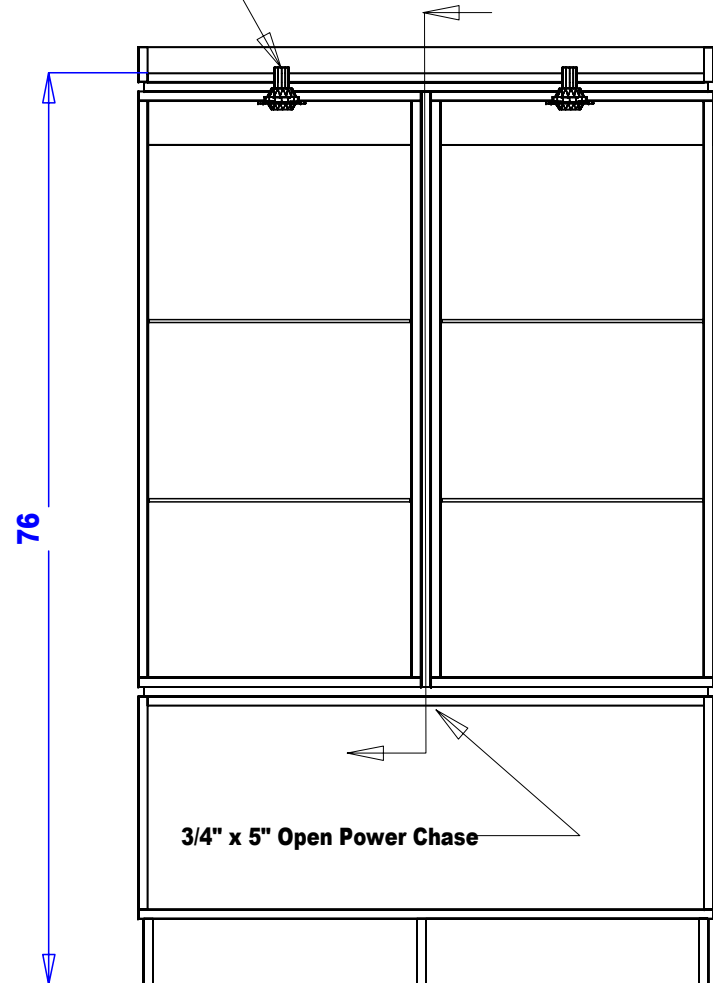

**Eyeball light fixtures are provided with a 2' cord. Electrician should cut hole for cord and provide the power supply. Bulb is 40w - reflector type.**

**Quantity -**

**Finish Schedule**

Face Color -  
 Top Color -  
 Toe Color -  
 Pulls -  
 Interior -  
 Other (Specify) -

**Collins Manufacturing**  
 809 E 20th Street  
 Cookeville TN 38501

Title: **QSEp Retail Display w/ Lights**

Size: # **419-48**

Drawn By:

Date: **01/14/04**

Sheet #: **6**