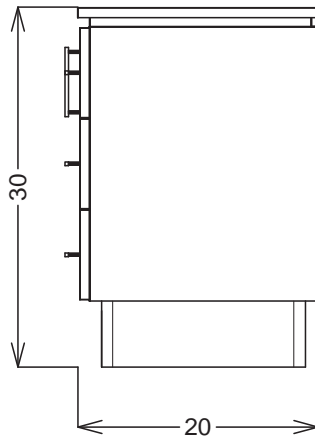

PRODUCT SPECIFICATION SHEET

Part #: 4420-56

Description: Neo Manicure Table II

Standard Features:

- 3 full extension drawers
- 12" storage cabinet w/ adj. shelf
- 26" wide chair well
- Black lamp
- Black padded upholstered rest
- Neo bar pulls
-
-
-

Eight Color Choices: Black, Shaker Cherry, Cafelle, Fusion Maple, Limber Maple Wild Cherry, Brighton Walnut, Graphite Nebula

(Forty additional choices available for 10% upcharge)

Specifications:

NEO Manicure Table II w/ three drawers, contemporary bar-pulls, 12" wide storage cabinet w/ adjustable shelf, 26" wide chair-well, black lamp, black padded upholstered rest, 5 1/2" toe-kick base. Order 4420-14 polish rack separately. Measures 56"W x 20"D x 30"H.

Optional Features:

- Cast aluminum legs
-
-
-

Shipping and Assembly/Installation Information

Assembly Required:	<input type="checkbox"/> Yes	<input checked="" type="checkbox"/> No
Electrical Required:	<input type="checkbox"/> Yes	<input checked="" type="checkbox"/> No
Plumbing Required:	<input type="checkbox"/> Yes	<input checked="" type="checkbox"/> No
Ship Dimensions	32 "W x 60 "D x 40 "H	
Total Ship Weight	238 LBS	
# of Ship Pieces	Cartons 1	Skids