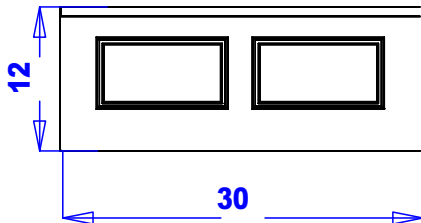

Part #: 4427-30

Description: Neo Shampoo Bulkhead

Standard Features:

- Full length backsplash
- Two molded bottle wells
-
-
-
-
-
-
-

Eight Color Choices: Black, Shaker Cherry, Cafelle, Fusion Maple, Limber Maple Wild Cherry, Brighton Walnut, Graphite Nebula

(Forty additional choices available for 10% upcharge)

Drain Center Line

Specifications:

NEO Shampoo Bulkhead w/ two molded plastic bottle-wells. 30" wide X 12" deep x 39" high plus backsplash.

Shampoo Bowl is ordered separately.

Optional Features:

- Install with 4428-18 Shampoo Assistant OR
- Install with 4429-18 Tower Assistant
-
-

Shipping and Assembly/Installation Information

Assembly Required:	<input type="checkbox"/> Yes	<input checked="" type="checkbox"/> No
Electrical Required:	<input type="checkbox"/> Yes	<input checked="" type="checkbox"/> No
Plumbing Required:	<input checked="" type="checkbox"/> Yes	<input type="checkbox"/> No
Ship Dimensions	32 "W x 16 "D x 40 "H	
Total Ship Weight	108 LBS	
# of Ship Pieces	Cartons	1 Skids