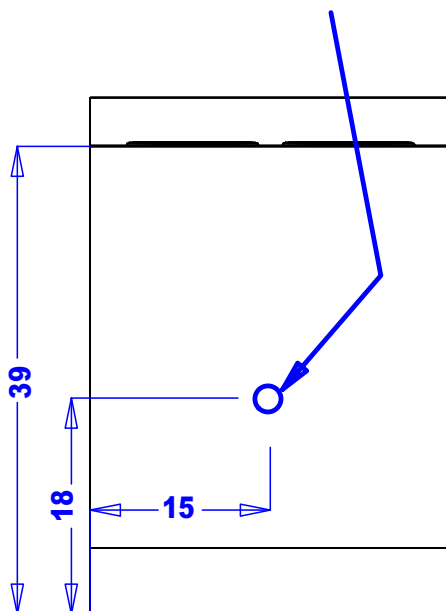

Part #: 4427-30

Description: Neo Shampoo Bulkhead

Standard Features:

- Full length backsplash
- Two molded bottle wells
-
-
-
-
-
-
-

Eight Color Choices: Black, Shaker Cherry, Cafelle, Fusion Maple, Limber Maple Wild Cherry, Brighton Walnut, Graphite Nebula

(Forty additional choices available for 10% upcharge)

Drain Center Line

Specifications:

NEO Shampoo Bulkhead w/ two molded plastic bottle-wells. 30" wide X 12" deep x 39" high plus backsplash.

Shampoo Bowl is ordered separately.

Optional Features:

- Install with 4428-18 Shampoo Assistant OR
- Install with 4429-18 Tower Assistant
-
-

Shipping and Assembly/Installation Information

Assembly Required:	<input type="checkbox"/> Yes	<input checked="" type="checkbox"/> No
Electrical Required:	<input type="checkbox"/> Yes	<input checked="" type="checkbox"/> No
Plumbing Required:	<input checked="" type="checkbox"/> Yes	<input type="checkbox"/> No
Ship Dimensions	32 "W x 16 "D x 40 "H	
Total Ship Weight	108 LBS	
# of Ship Pieces	Cartons	1 Skids