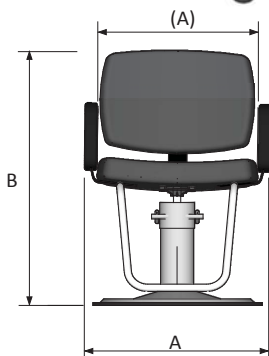

4450L Shampoo Chair w/ Kick-out Legrest

4430L Shampoo Chair w/ Lever Control

4430 Shampoo Chair w/ Spring Control

Part #: 4450L • 4430 • 4430L

Description: Sean Patrick Seating Chair family

Standard Features:

Four Color Choices: Wallaby Black, Wallaby Charcoal, Wallaby Chocolate, and Wallaby Camel

(Eighty+ additional choices available for 10% upcharge)

Specifications:

	4450L	4430	4430L
A Width (Between Arms)	20.5	20.5	20.5
B Height (top of reclined back)	33	30-35	30-35
C Overall Depth (Seat depth)	19.5	19.5	19.5
Dimensional Weight	N/A	90	90
SHIPPING Carton Width	33	26	26
SHIPPING Carton Length	29	26	26
SHIPPING Carton Height	33	22	22
Base Lift Height	N/A	5.5**	5.5**
Reclining Back	Y	Y	Y

*Denotes Hydraulic Base, **Denotes Gas Cylinder Lift
All dimensions are in inches AND are for chair in lowest position

Optional Features:

- 10802 Twin Bar Footrest upgrade
- Tailored Plastic Chair Back Cover
- Matching headrest
-
-