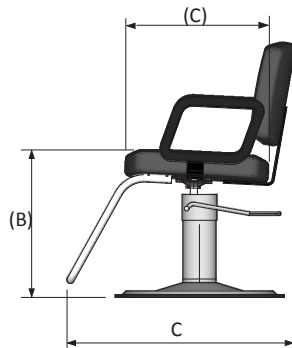

4450L Shampoo Chair w/ Kick-out Legrest

4430L Shampoo Chair w/ Lever Control

4430 Shampoo Chair w/ Spring Control

Part #: 4450L • 4430 • 4430L

Description: Sean Patrick Seating Chair family

Standard Features:

Four Color Choices: Wallaby Black, Wallaby Charcoal, Wallaby Chocolate, and Wallaby Camel

(Eighty+ additional choices available for 10% upcharge)

Specifications:

	4450L	4430	4430L
A Width (Between Arms)	20.5	20.5	20.5
B Height (top of reclined back)	33	30-35	30-35
C Overall Depth (Seat depth)	19.5	19.5	19.5
Dimensional Weight	N/A	90	90
SHIPPING Carton Width	33	26	26
SHIPPING Carton Length	29	26	26
SHIPPING Carton Height	33	22	22
Base Lift Height	N/A	5.5**	5.5**
Reclining Back	Y	Y	Y

*Denotes Hydraulic Base, **Denotes Gas Cylinder Lift
All dimensions are in inches AND are for chair in lowest position

Optional Features:

- 10802 Twin Bar Footrest upgrade
- Tailored Plastic Chair Back Cover
- Matching headrest
-
-