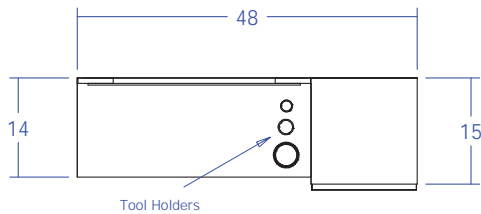

Part #: 465-48

Description: Reve Styling Vanity & Ledge with mirror and accent panels

Standard Features:

- Sleek design with no visible hardware
- Ledge with tool holders - blow dryer, flat iron, curling iron
- Full extension drawer, ball bearing slides
- Storage cabinet below with adjustable shelf
- 30 x 48 mirror included
-
-
-
-

Eight Color Choices: Black, Shaker Cherry, Cafelle, Fusion Maple, Limber Maple Wild Cherry, Brighton Walnut, Graphite Nebula

(Forty additional choices available for 10% upcharge)

Specifications:

Reve Styling Vanity & Ledge w/ holders for blow dryer, flat iron and curling iron, full-extension drawer, and storage cabinet w/ shelf. Includes 30" x 48" mirror w/ accent panels. 48"W x 16"D x 39"H x 81"H

Optional Features:

- Quad convenience outlet - (electric required)
- Cam lock
- Add pulls
-

Shipping and Assembly/Installation Information

Assembly Required:	<input checked="" type="checkbox"/> Yes	<input type="checkbox"/> No
Electrical Required:	<input type="checkbox"/> Yes	<input checked="" type="checkbox"/> No
Plumbing Required:	<input type="checkbox"/> Yes	<input checked="" type="checkbox"/> No
Ship Dimensions	32 "W x 48 "D x 48 "H	
Total Ship Weight	168 LBS	
# of Ship Pieces	Cartons 1	Skids