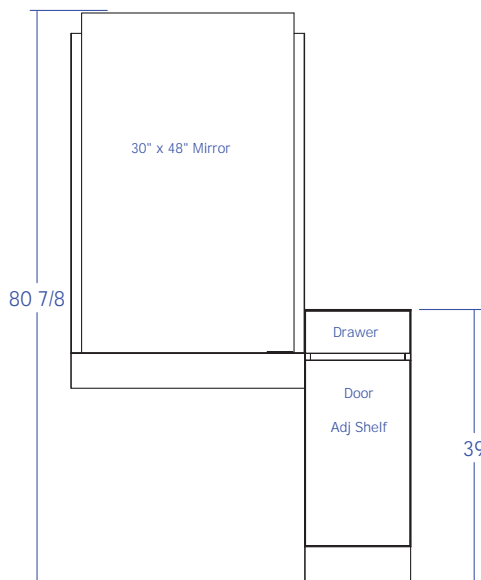

Part #: 465-48

Description: Reve Styling Vanity & Ledge with mirror and accent panels

Standard Features:

- Sleek design with no visible hardware
- Ledge with tool holders - blow dryer, flat iron, curling iron
- Full extension drawer, ball bearing slides
- Storage cabinet below with adjustable shelf
- 30 x 48 mirror included
-
-
-
-

Eight Color Choices: Black, Shaker Cherry, Cafelle, Fusion Maple, Limber Maple Wild Cherry, Brighton Walnut, Graphite Nebula

(Forty additional choices available for 10% upcharge)

Specifications:

Reve Styling Vanity & Ledge w/ holders for blow dryer, flat iron and curling iron, full-extension drawer, and storage cabinet w/ shelf. Includes 30" x 48" mirror w/ accent panels. 48"W x 16"D x 39"H x 81"H

Optional Features:

- Quad convenience outlet - (electric required)
- Cam lock
- Add pulls
-

Shipping and Assembly/Installation Information

Assembly Required:	<input checked="" type="checkbox"/> Yes	<input type="checkbox"/> No
Electrical Required:	<input type="checkbox"/> Yes	<input checked="" type="checkbox"/> No
Plumbing Required:	<input type="checkbox"/> Yes	<input checked="" type="checkbox"/> No
Ship Dimensions	32 "W x 48 "D x 48 "H	
Total Ship Weight	168 LBS	
# of Ship Pieces	Cartons 1	Skids