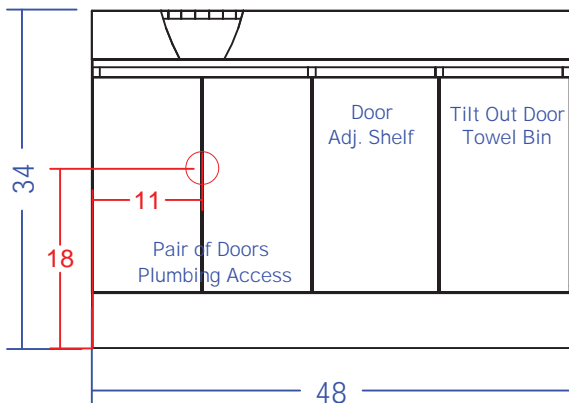

Additional Information:

Plumbing stubout in Red