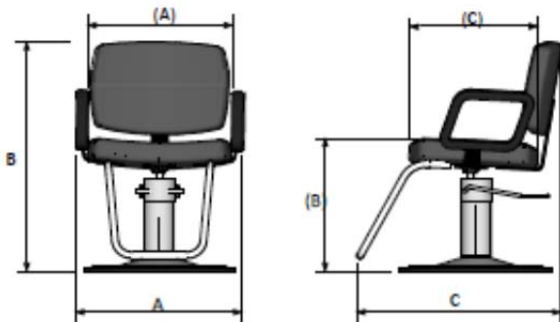

4800 Classic Shampoo Chair

Part #: 4800

STANDARD FEATURES:

- 1 year Warranty on all components
- Automatic slide back function
- Premium-grade Black upholstery
- 16.5" high back

	4800 Shampoo
A Width Overall	24"
(A) Width between arms	19.5"
B Height overall	31.5"
(B) Height to seat cushion	18.5"
C Depth overall	27" 39" reclined
(C) Depth of seat cushion	19.5"
Lift height for base or cylinder	N/A
Reclining back	Yes

SHIPPING INFORMATION

ADDITIONAL INFORMATION:

Ship Dimensions	25x25x10
Assembly Required	Yes (P/N 4800A to order assembled)
Weight	29 LBS
# of Ship Pieces	1 boxes