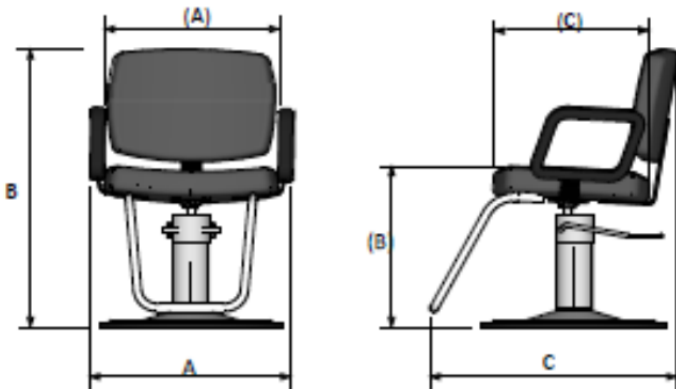

## Contour Dryer Chair

Part #: 604.2.D / 604.2.0

### STANDARD FEATURES:

- Premium-grade upholstery
- Durable molded urethane arms
- 15" high back

	3633.0.G Styling
A Width Overall	25.5"
(A) Width between arms	21.5"
B Height overall	36"
(B) Height to seat cushion	19.75"
C Depth overall	31"
(C) Depth of seat cushion	18.5"
Lift height for base or cylinder	N/A
Reclining back	No