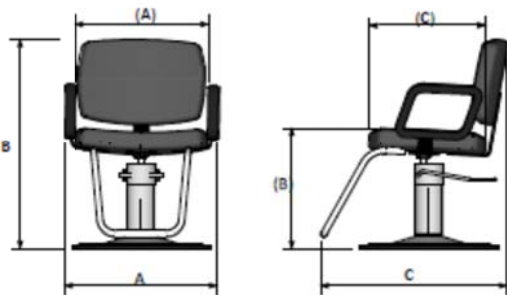

Contour Shampoo Chair

Part #: 604.3.L

STANDARD FEATURES:

- Lever controlled recline
- Premium-grade upholstery in Wallaby Black, Chocolate, Charcoal, Grey, or Scarlet
- Adjustable height
- 15" high back

	604.3.L Shampoo
A Width Overall	25.5"
(A) Width between arms	21.5"
B Height overall	35"
(B) Height to seat cushion	18.5"
C Depth overall	25" reclined 36"
(C) Depth of seat cushion	18.5"
Lift height for base or cylinder	5"
Reclining back	Yes

SHIPPING INFORMATION

ADDITIONAL INFORMATION:

Ship Dimensions	26x25x25
Assembly Required	Some
Weight	45 LBS
# of Ship Pieces	1 box