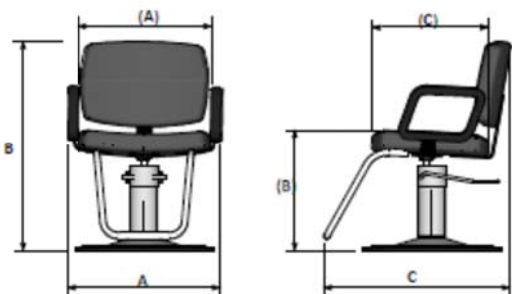

Aero All Purpose Chair

Part #: 606.1.G / 606.1.T / 606.1.T5

STANDARD FEATURES:

- 2 year Warranty on G hydraulic base w/ polished chrome baseplate
- Can upgrade to T or T Star base w/ 5 year warranty
- Loop footrest
- Premium-grade upholstery in Wallaby Black, Chocolate, Charcoal, Grey, or Scarlet
- 15" high back

	606.1.G AP
A Width Overall	26"
(A) Width between arms	22"
B Height overall	35"
(B) Height to seat cushion	19.5"
C Depth overall	30"
(C) Depth of seat cushion	18"
Lift height for base or cylinder	7"
Reclining back	Yes

SHIPPING INFORMATION

ADDITIONAL INFORMATION:

Ship Dimensions	26x26x25
Assembly Required	Some
Weight	75 LBS
# of Ship Pieces	1 box