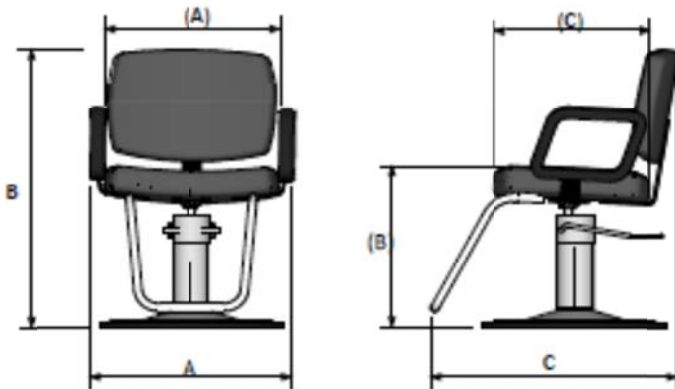

Aero Dryer Chair

Part #: 606.2.D / 606.2.0

STANDARD FEATURES:

- Premium-grade upholstery in Wallaby Black, Chocolate, Charcoal, Grey, or Scarlet
- Durable padded arms
- 15" high back

	606.2.0/D Dryer Chr
A Width Overall	26"
(A) Width between arms	22"
B Height overall	36"
(B) Height to seat cushion	19.75"
C Depth overall	31"
(C) Depth of seat cushion	18"
Lift height for base or cylinder	N/A
Reclining back	No

SHIPPING INFORMATION

ADDITIONAL INFORMATION:

Ship Dimensions	LTL only
Assembly Required	Minimal
Weight	65 lbs (+30 lbs)
# of Ship Pieces	1 box (+1 dryer)