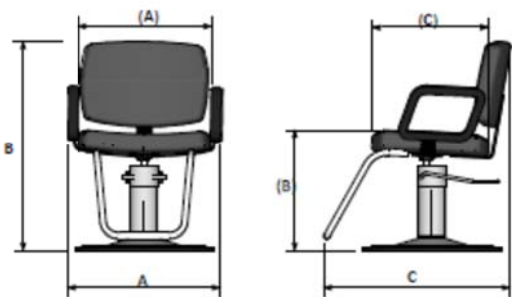

Aero Shampoo Chair

Part #: 606.3.L

STANDARD FEATURES:

- Lever controlled recline
- Premium-grade upholstery in Wallaby Black, Chocolate, Charcoal, Grey, or Scarlet
- Adjustable height
- 15" high back

	606.3.L Shampoo
A Width Overall	26"
(A) Width between arms	22"
B Height overall	35"
(B) Height to seat cushion	17"
C Depth overall	24" reclined 35"
(C) Depth of seat cushion	18"
Lift height for base or cylinder	5"
Reclining back	Yes

SHIPPING INFORMATION

ADDITIONAL INFORMATION:

Ship Dimensions	26x25x25
Assembly Required	Some
Weight	45 LBS
# of Ship Pieces	1 box