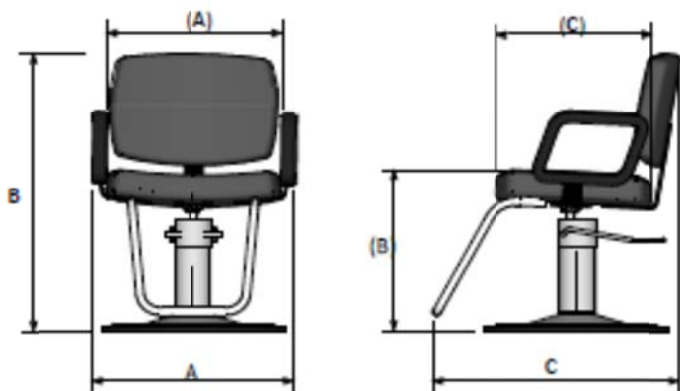

### Bravo Styling Chair

	611.0.G Styling
A Width Overall	26.25"
(A) Width between arms	22"
B Height overall	35"
(B) Height to seat cushion	19.5"
C Depth overall	31"
(C) Depth of seat cushion	18.25"
Lift height for base or cylinder	7"
Reclining back	No

#### ADDITIONAL INFORMATION:

Ship Dimensions	26x26x25
Assembly Required	Some
Weight	70 lbs
# of Ship Pieces	1 box