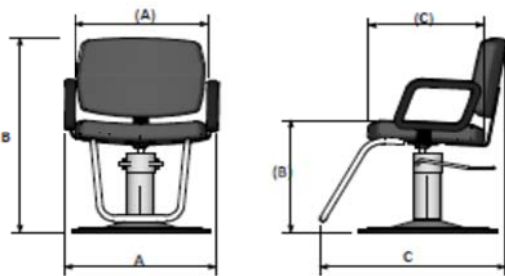

## Parker Dryer Chair

Part #: 618.2.0 / 618.2.D

### STANDARD FEATURES:

- Premium-grade upholstery in Wallaby Black, Chocolate, Charcoal, Grey, or Scarlet
- Durable Urethane armrests

	618.2.D Dryer
A Width Overall	25.75"
(A) Width between arms	22"
B Height overall	33"
(B) Height to seat cushion	19.5"
C Depth overall	32"
(C) Depth of seat cushion	19"
Lift height for base or cylinder	N/A
Reclining back	No