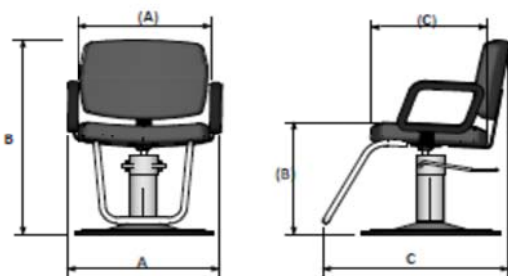

Parker Shampoo Chair

Part #: 618.3.L

STANDARD FEATURES:

- Lever controlled recline
- Premium-grade upholstery in Wallaby Black, Chocolate, Charcoal, Grey, or Scarlet
- Adjustable height

	616.3.L Shampoo
A Width Overall	25.75"
(A) Width between arms	22"
B Height overall	33"
(B) Height to seat cushion	19.5"
C Depth overall	32"
(C) Depth of seat cushion	19"
Lift height for base or cylinder	5"
Reclining back	Yes

SHIPPING INFORMATION

ADDITIONAL INFORMATION:

Ship Dimensions	25x25x24
Assembly Required	Some
Weight	45 LBS
# of Ship Pieces	1 box