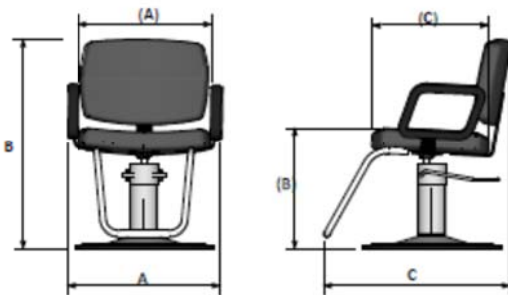

## Cella Dryer Chair

Part #: 619.2.0 / 619.2.D

### STANDARD FEATURES:

- Premium-grade upholstery in Wallaby Black, Chocolate, Charcoal, Grey, or Scarlet
- Durable urethane armrests

	619.2.0 Dryer Chair
A Width Overall	26"
(A) Width between arms	21"
B Height overall	33"
(B) Height to seat cushion	19.75"
C Depth overall	32"
(C) Depth of seat cushion	18.5"
Lift height for base or cylinder	N/A
Reclining back	No