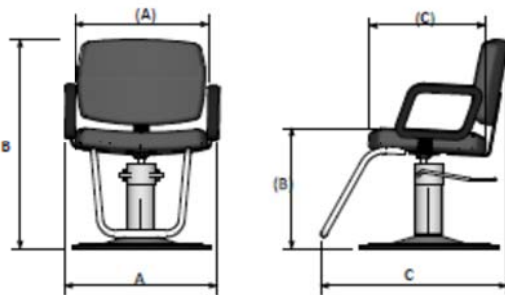

Grande Dryer Chair

Part #: 660.2.D / 660.2.0

STANDARD FEATURES:

- Premium-grade upholstery in Wallaby Black, Chocolate, Charcoal, Grey, or Scarlet
- Durable urethane armrests

	660.2.D Dryer
A Width Overall	25"
(A) Width between arms	22"
B Height overall	34"
(B) Height to seat cushion	19"
C Depth overall	32"
(C) Depth of seat cushion	19"
Lift height for base or cylinder	N/A
Reclining back	No

SHIPPING INFORMATION

ADDITIONAL INFORMATION:

Ship Dimensions	LTL only
Assembly Required	Minimal
Weight	65 LBS (+30 lbs)
# of Ship Pieces	1 box (+1 dryer)