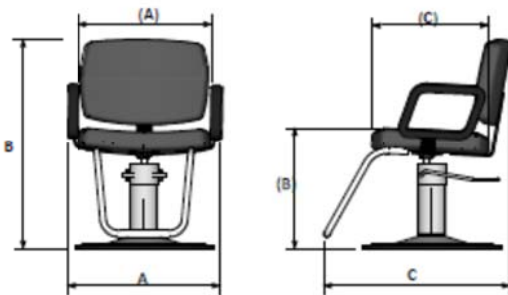

## Grande Shampoo Chair

Part #: 660.3.L

### STANDARD FEATURES:

- Lever controlled recline
- Premium-grade upholstery in Wallaby Black, Chocolate, Charcoal, Grey, or Scarlet
- Adjustable height

	660.3.L Shampoo
A Width Overall	25"
(A) Width between arms	22"
B Height overall	34"
(B) Height to seat cushion	19"
C Depth overall	24" Reclined 35"
(C) Depth of seat cushion	19"
Lift height for base or cylinder	5"
Reclining back	Yes

#### ADDITIONAL INFORMATION:

Ship Dimensions	26x25x25
Assembly Required	Some
Weight	45 LBS
# of Ship Pieces	1 box