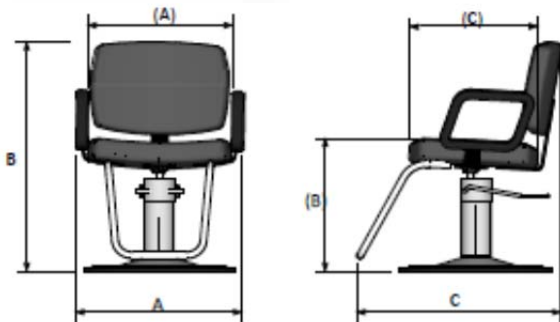

Mezzo Styling Chair

Part #: 7009.0.G / 7009.0.T / 7009.0.T5

STANDARD FEATURES:

- 2 year Warranty on G hydraulic base w/ polished chrome baseplate
- Can upgrade to T or T Star base w/ 5 year warranty
- T bar footrest
- Premium-grade Black upholstery
- 17" high back
- Chrome arms w/ padded armrests

	7009.0.G Styling
A Width Overall	23.75"
(A) Width between arms	19.5"
B Height overall	34.5"
(B) Height to seat cushion	19.5"
C Depth overall	35"
(C) Depth of seat cushion	18.5"
Lift height for base or cylinder	7"
Reclining back	No

SHIPPING INFORMATION

ADDITIONAL INFORMATION:

Ship Dimensions	26x26x25
Assembly Required	Some
Weight	73 LBS
# of Ship Pieces	1 box