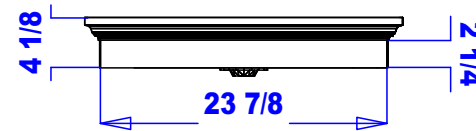

Finish Schedule -

Face Color -
 Top Color -
 Toe Color - Black
 Pulls -
 Interior -
 Other (Specify) -

Installation Notes:

1. All hardware needed for assembly is included.
2. Large items are preassembled at the factory to ensure proper alignment. Items are then disassembled into manageable sections for shipping purposes and ease of reassembly.
3. Shipping cleats need to be removed before installation. These cleats are installed to prevent damage.

		Collins Manufacturing 2000 Bowser Rd. Cookeville TN 38506	
Title: 911-30 & 911-60 Retail			
Size:	#: 50792-1	Drawn By: Steve	
Date:			Sheet #: 5

Finish Schedule - 911-30-1

Face Color - Limber Maple
 Top Color - Limber Maple
 Toe Color - Stain to Match
 Pulls - N/A
 Interior - Limber Maple
 Other (Specify) -