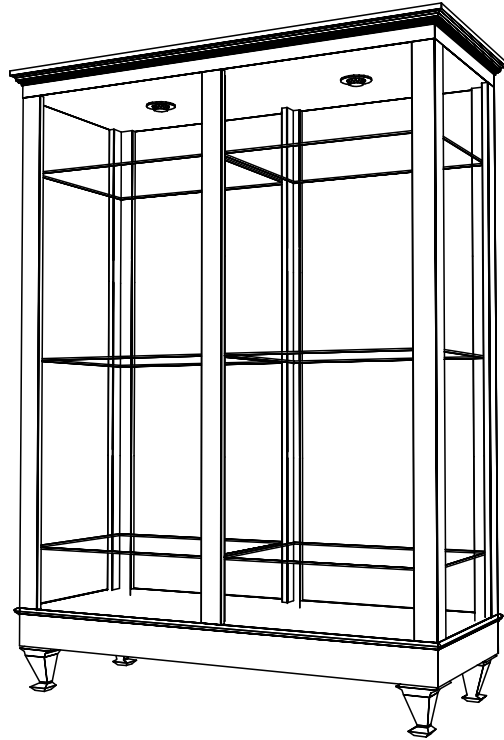

Eyeball Light fixtures

2 1/4" Crown Moulding