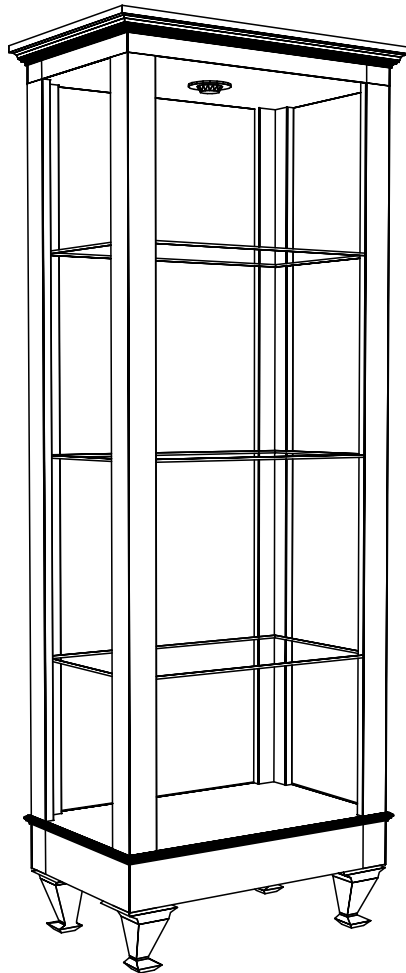

The #911-30 Bradford Retail Display, shown here, has a single Eyeball Light w/ a 30-40 watt bulb and 2' electrical cord. The #911-60 Bradford Retail Display has two of these fixtures.

The contractor will have to provide adequate power and switching to the lights in these retail units in accordance with local codes.

It is the factory expectation that power be provided from the ceiling and that the switching be integrated into the overall lighting scheme of the salon.

The Bradford Retail are shipped fully assembled.

		Collins Manufacturing 2000 Bowser Rd. Cookeville TN 38506	
Title: 911-30 & 911-60 Retail			
Size:	#: 50792-1	Drawn By: Steve	
Date:			Sheet #: 5

Finish Schedule - 911-30-1

Face Color - Limber Maple
 Top Color - Limber Maple
 Toe Color - Stain to Match
 Pulls - N/A
 Interior - Limber Maple
 Other (Specify) -

collins Collins Manufacturing
 809 E 20th Street
 Cookeville TN 38501

Title:		
Size:	#: 68145	Drawn By: Brian
Date:	Sheet #: 3	

Eyeball Light fixtures

2 1/4" Crown Moulding

Removable top

Finish Schedule - 911-60-1