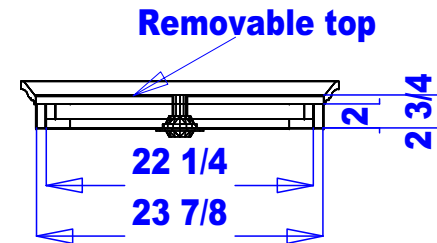

General Notes:

1. All counter tops are to be made removable wherever possible.
2. Items must be broken into manageable sections For Shipping. Mark For Ease Of Reassembly.
3. Install Shipping Cleats Wherever Possible To Prevent Shipping Damage.
4. Purchased items Must Be Trial Fit Before Shipping.

collins Collins Manufacturing
 809 E 20th Street
 Cookeville TN 38501

Title:		
Size:	#: 68145	Drawn By: Brian
Date:	Sheet #: 3	

Eyeball Light fixtures

2 1/4" Crown Moulding

Removable top

Finish Schedule - 911-60-1