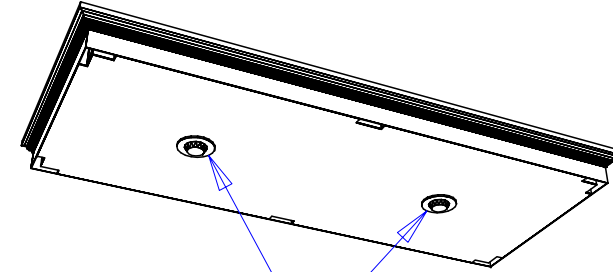

Eyeball Light fixtures

2 1/4" Crown Moulding