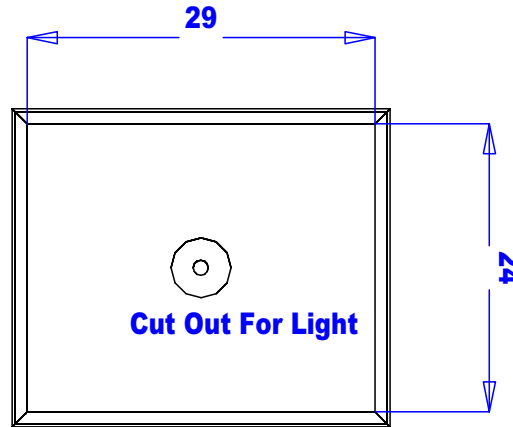

The #911-30 Bradford Retail Display, shown here, has a single Eyeball Light w/ a 30-40 watt bulb and 2' electrical cord. The #911-60 Bradford Retail Display has two of these fixtures.

The contractor will have to provide adequate power and switching to the lights in these retail units in accordance with local codes.

		Collins Manufacturing 2000 Bowser Rd. Cookeville TN 38506	
Title: 911-30 & 911-60 Retail			
Size:	#: 50792-1	Drawn By: Steve	
Date:			Sheet #: 5

Finish Schedule - 911-30-1

Face Color - Limber Maple
 Top Color - Limber Maple
 Toe Color - Stain to Match
 Pulls - N/A
 Interior - Limber Maple
 Other (Specify) -